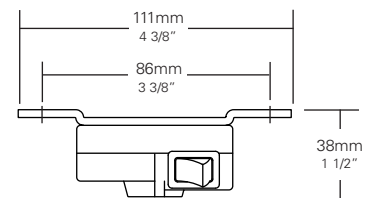

-00C LSI Track Adaptor

Low profile Lexan adaptor for 1 and 2 circuit LSI Track with integral transformer for certain low voltage fixtures (see specific catalog sheets). Integral on/off switch and mechanical safety interlock for positive nonenergized making and breaking of fixture contacts with track. Available in Black, White, and Silver Lexan to match fixture housings and track.

-2G Universal Flange Adaptor

2-hole flanged steel plate for any screw or bolt-up application. Integral on/off switch and 2500mm cord and plug. Available in Black, White, and Silver paint finish to match fixture housings. White finish supplied with white cord, all other finishes supplied with black cord.

-3G C-Clamp Adaptor

Extruded Aluminium C-Clamp for pipes from 16mm to 50mm O.D. Integral on/off switch and 2500mm cord and plug. Available in Black, White, and Silver paint finish to match fixture housings. White finish supplied with white cord, all other finishes supplied with black cord.

MOUNTING OPTIONS

-5 Canopy Adaptor

24mm deep by 127mm diameter Surface mounting plate with terminal block for mains connection. Fixture supplied with 150mm high temperature leads ready for splicing. No switch. Available in Black, White and Silver paint finish to match fixture housings.