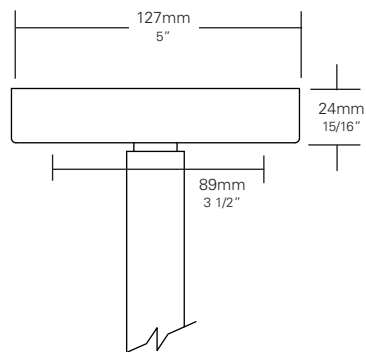

-3G C-Clamp Adaptor

Extruded Aluminium C-Clamp for pipes from 16mm to 50mm O.D. Integral on/off switch and 2500mm cord and plug. Available in Black, White, and Silver paint finish to match fixture housings. White finish supplied with white cord, all other finishes supplied with black cord.

MOUNTING OPTIONS

-5 Canopy Adaptor

24mm deep by 127mm diameter Surface mounting plate with terminal block for mains connection. Fixture supplied with 150mm high temperature leads ready for splicing. No switch. Available in Black, White and Silver paint finish to match fixture housings.