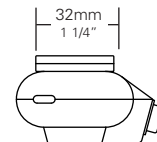

-2G Universal Flange Adaptor

2-hole flanged steel plate for any screw or bolt-up application. Integral on/off switch and 2500mm cord and plug. Available in Black, White, and Silver paint finish to match fixture housings. White finish supplied with white cord, all other finishes supplied with black cord.

-3G C-Clamp Adaptor

Extruded Aluminium C-Clamp for pipes from 16mm to 50mm O.D. Integral on/off switch and 2500mm cord and plug. Available in Black, White, and Silver paint finish to match fixture housings. White finish supplied with white cord, all other finishes supplied with black cord.

MOUNTING OPTIONS

-5 Canopy Adaptor

24mm deep by 127mm diameter Surface mounting plate with terminal block for mains connection. Fixture supplied with 150mm high temperature leads ready for splicing. No switch. Available in Black, White and Silver paint finish to match fixture housings.