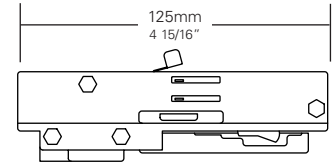

MOUNTING OPTIONS

-00 LSI Track Adaptor

Low profile Lexan adaptor for 1 and 2 circuit LSI Track. Integral on/off switch and mechanical safety interlock for positive nonenergized making and breaking of fixture contacts with track. Available in Black, White, and Silver Lexan to match fixture housings and track.

-00C LSI Track Adaptor

Low profile Lexan adaptor for 1 and 2 circuit LSI Track with integral transformer for certain low voltage fixtures (see specific catalog sheets). Integral on/off switch and mechanical safety interlock for positive nonenergized making and breaking of fixture contacts with track. Available in Black, White, and Silver Lexan to match fixture housings and track.

-3G C-Clamp Adaptor

Extruded Aluminium C-Clamp for pipes from 16mm to 50mm O.D. Integral on/off switch and 2500mm cord and plug. Available in Black, White, and Silver paint finish to match fixture housings. White finish supplied with white cord, all other finishes supplied with black cord.

MOUNTING OPTIONS

-5 Canopy Adaptor

24mm deep by 127mm diameter Surface mounting plate with terminal block for mains connection. Fixture supplied with 150mm high temperature leads ready for splicing. No switch. Available in Black, White and Silver paint finish to match fixture housings.