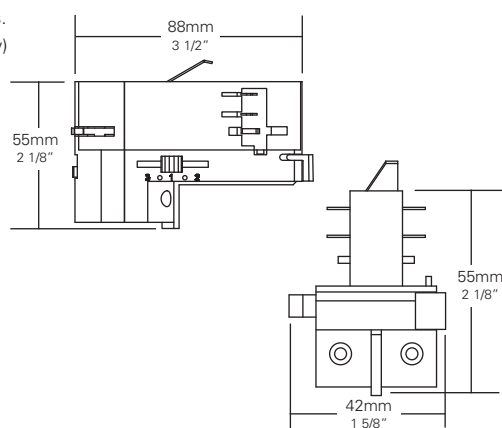

-6 Global Adaptor

Adaptor for use in most 3 circuit track systems. Available in Black or White. (Mains voltage only)