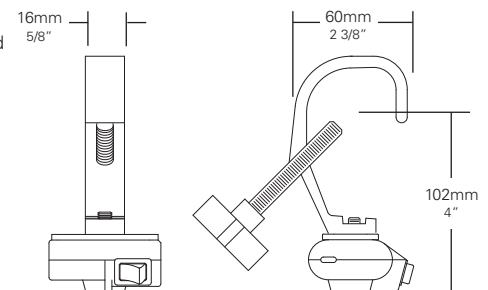

-00C LSI Track Adaptor

Low profile Lexan adaptor for 1 and 2 circuit LSI Track with integral transformer for certain low voltage fixtures (see specific catalog sheets). Integral on/off switch and mechanical safety interlock for positive nonenergized making and breaking of fixture contacts with track. Available in Black, White, and Silver Lexan to match fixture housings and track.

-2G Universal Flange Adaptor

2-hole flanged steel plate for any screw or bolt-up application. Integral on/off switch and 2500mm cord and plug. Available in Black, White, and Silver paint finish to match fixture housings. White finish supplied with white cord, all other finishes supplied with black cord.

-3G C-Clamp Adaptor

Extruded Aluminium C-Clamp for pipes from 16mm to 50mm O.D. Integral on/off switch and 2500mm cord and plug. Available in Black, White, and Silver paint finish to match fixture housings. White finish supplied with white cord, all other finishes supplied with black cord.

MOUNTING OPTIONS

-5 Canopy Adaptor

24mm deep by 127mm diameter Surface mounting plate with terminal block for mains connection. Fixture supplied with 150mm high temperature leads ready for splicing. No switch. Available in Black, White and Silver paint finish to match fixture housings.