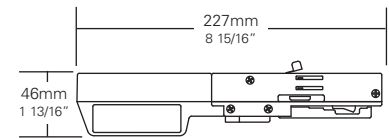

MOUNTING OPTIONS

-00 LSI Track Adaptor

Low profile Lexan adaptor for 1 and 2 circuit LSI Track. Integral on/off switch and mechanical safety interlock for positive nonenergized making and breaking of fixture contacts with track. Available in Black, White, and Silver Lexan to match fixture housings and track.

-00C LSI Track Adaptor

Low profile Lexan adaptor for 1 and 2 circuit LSI Track with integral transformer for certain low voltage fixtures (see specific catalog sheets). Integral on/off switch and mechanical safety interlock for positive nonenergized making and breaking of fixture contacts with track. Available in Black, White, and Silver Lexan to match fixture housings and track.

-3G C-Clamp Adaptor

Extruded Aluminium C-Clamp for pipes from 16mm to 50mm O.D. Integral on/off switch and 2500mm cord and plug. Available in Black, White, and Silver paint finish to match fixture housings. White finish supplied with white cord, all other finishes supplied with black cord.

MOUNTING OPTIONS

-5 Canopy Adaptor

24mm deep by 127mm diameter Surface mounting plate with terminal block for mains connection. Fixture supplied with 150mm high temperature leads ready for splicing. No switch. Available in Black, White and Silver paint finish to match fixture housings.