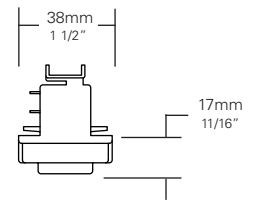

MOUNTING OPTIONS

-00 LSI Track Adaptor

Low profile Lexan adaptor for 1 and 2 circuit LSI Track. Integral on/off switch and mechanical safety interlock for positive nonenergized making and breaking of fixture contacts with track. Available in Black, White, and Silver Lexan to match fixture housings and track.

-00C LSI Track Adaptor

Low profile Lexan adaptor for 1 and 2 circuit LSI Track with integral transformer for certain low voltage fixtures (see specific catalog sheets). Integral on/off switch and mechanical safety interlock for positive nonenergized making and breaking of fixture contacts with track. Available in Black, White, and Silver Lexan to match fixture housings and track.

-3G C-Clamp Adaptor

Extruded Aluminium C-Clamp for pipes from 16mm to 50mm O.D. Integral on/off switch and 2500mm cord and plug. Available in Black, White, and Silver paint finish to match fixture housings. White finish supplied with white cord, all other finishes supplied with black cord.

MOUNTING OPTIONS

-5 Canopy Adaptor

24mm deep by 127mm diameter Surface mounting plate with terminal block for mains connection. Fixture supplied with 150mm high temperature leads ready for splicing. No switch. Available in Black, White and Silver paint finish to match fixture housings.