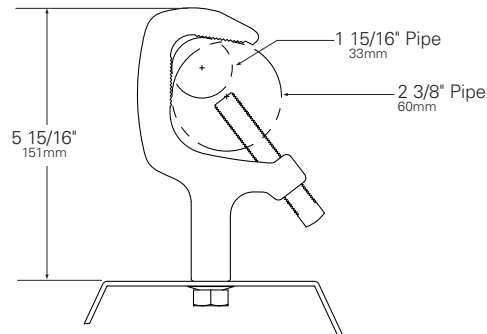

# UV8 • MOUNTING OPTIONS

FITTING	SIDE VIEW	PROFILE VIEW
---------	-----------	--------------

**2A Unistrut Fitting**

**2B Base Plate Fitting**

**3A Mega Clamp Fitting**