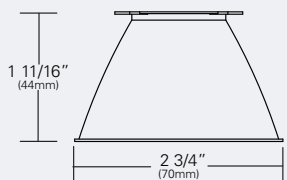

UV8-15-REF-CLR (70MM/15°)

Faceted aluminum optic.
Tool-less, twist and lock
installation. Aluminized finish.