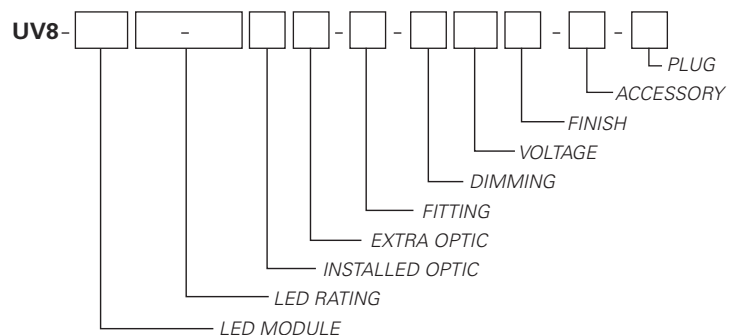

PART NUMBER

Example Part Number: **UV8-N0134-36815-3A-DMX120B-BDHD-P1** is a UV Blacklight fixture with a high power, UV A (1) LED array, 3430mW/365 Wavelength/15 Watt LED rating, 8° Optic, 15° Extra Optic, 3A Mega Clamp Fitting. The 120V fixture in black finish is equipped with DMX Address Knobs, DMX compatible control gear, and a P1 Starter Harness Plug (NEMA 5-15P, 125V Max). Barndoor and Hood are optional accessories.