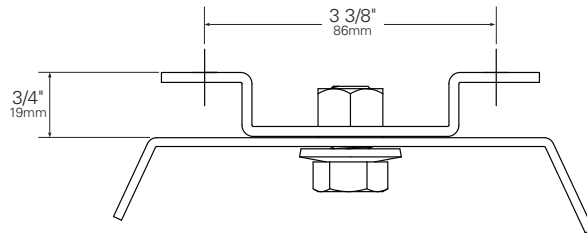

# UV8 • MOUNTING OPTIONS

FITTING	SIDE VIEW	PROFILE VIEW
---------	-----------	--------------

**2A Unistrut Fitting**

**2B Base Plate Fitting**

**3A Mega Clamp Fitting**