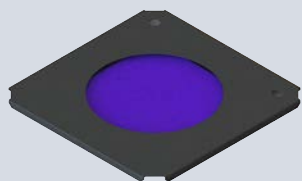

UV LENS UV8

Narrow band pass filter blocks
all visible light while allowing
UV transmission.