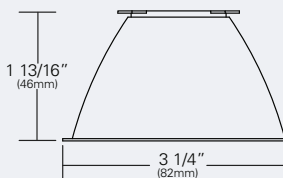

UV8-25-REF-CLR (82MM/25°)

Faceted aluminum optic.
Tool-less, twist and lock
installation. Aluminized finish.