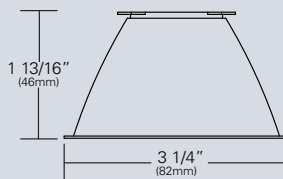

UV8-08-REF-CLR (82MM/8°)

Faceted aluminum optic.
Tool-less, twist and lock
installation. Aluminized finish.