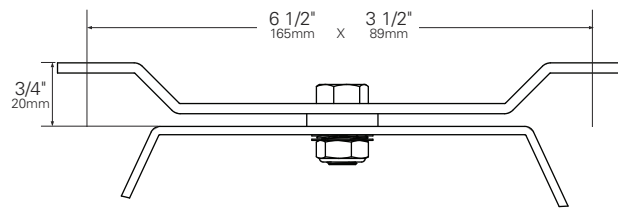

# UV8 • MOUNTING OPTIONS

FITTING	SIDE VIEW	PROFILE VIEW
---------	-----------	--------------

**2A Unistrut Fitting**

**2B Base Plate Fitting**

**3A Mega Clamp Fitting**