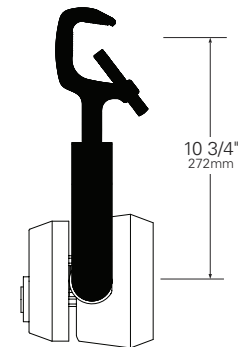

# UV8 • MOUNTING OPTIONS

FITTING	SIDE VIEW	PROFILE VIEW
---------	-----------	--------------

**2A Unistrut Fitting**

**2B Base Plate Fitting**

**3A Mega Clamp Fitting**