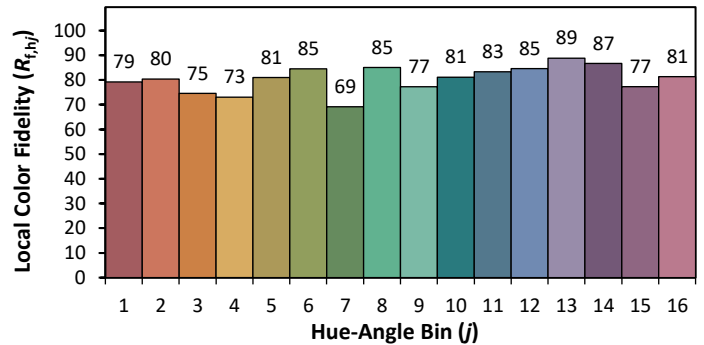

ANSI/IES TM-30-18 Color Rendition Report

Source: Xicato XTM Standard
 Date: 3/2/2023

Manufacturer: Lighting Services INC
 Model: XTM 80CRI 2700K

Notes: This is a recommended method for displaying ANSI/IES TM-30-18 information.

x 0.4589
 y 0.4165
 u' 0.2592
 v' 0.5294

CIE 13.3-1995	
(CRI)	
R _a	83
R _g	16