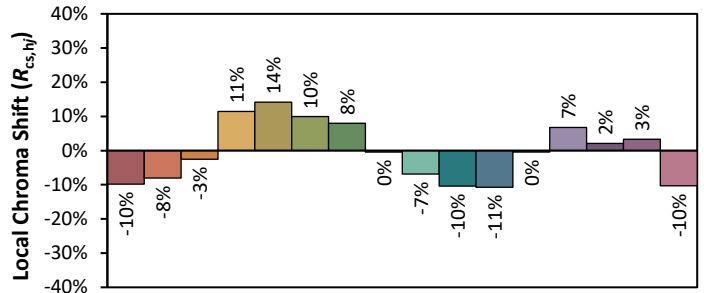

ANSI/IES TM-30-18 Color Rendition Report

Source: Xicato XTM Standard
 Date: 3/2/2023

Manufacturer: Lighting Services INC
 Model: XTM 80CRI 2700K

Notes: This is a recommended method for displaying ANSI/IES TM-30-18 information.

x 0.4589
 y 0.4165
 u' 0.2592
 v' 0.5294

CIE 13.3-1995	
(CRI)	
R _a	83
R _g	16