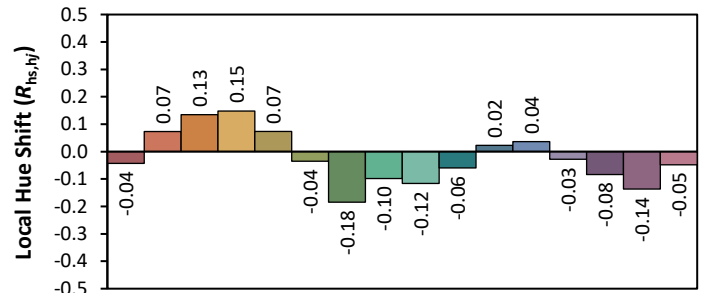

ANSI/IES TM-30-18 Color Rendition Report

Source: Xicato XTM Standard
 Date: 3/2/2023

Manufacturer: Lighting Services INC
 Model: XTM 80CRI 2700K

Notes: This is a recommended method for displaying ANSI/IES TM-30-18 information.

x 0.4589
 y 0.4165
 u' 0.2592
 v' 0.5294

CIE 13.3-1995	
(CRI)	
R _a	83
R _g	16