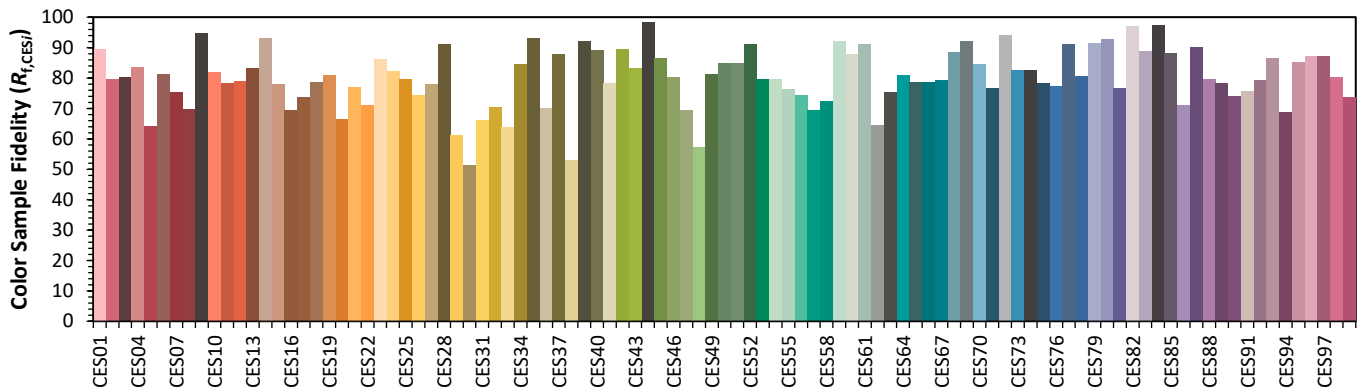

ANSI/IES TM-30-18 Color Rendition Report

Source: Xicato XTM Standard
 Date: 3/2/2023

Manufacturer: Lighting Services INC
 Model: XTM 80CRI 2700K

Notes: This is a recommended method for displaying ANSI/IES TM-30-18 information.

x 0.4589
 y 0.4165
 u' 0.2592
 v' 0.5294

CIE 13.3-1995	
(CRI)	
R _a	83
R _g	16