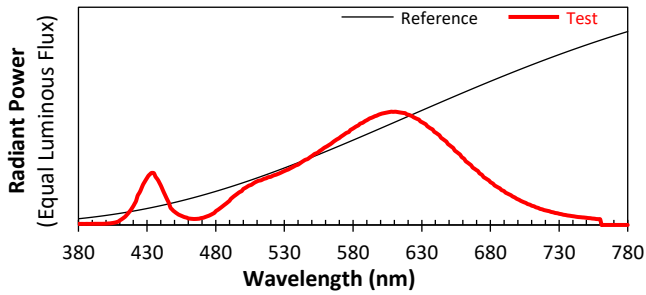

ANSI/IES TM-30-18 Color Rendition Report

Source: Xicato XTM Standard
 Date: 3/2/2023

Manufacturer: Lighting Services INC
 Model: XTM 80CRI 2700K

Notes: This is a recommended method for displaying ANSI/IES TM-30-18 information.

x 0.4589
 y 0.4165
 u' 0.2592
 v' 0.5294

CIE 13.3-1995	
(CRI)	
R _a	83
R _g	16