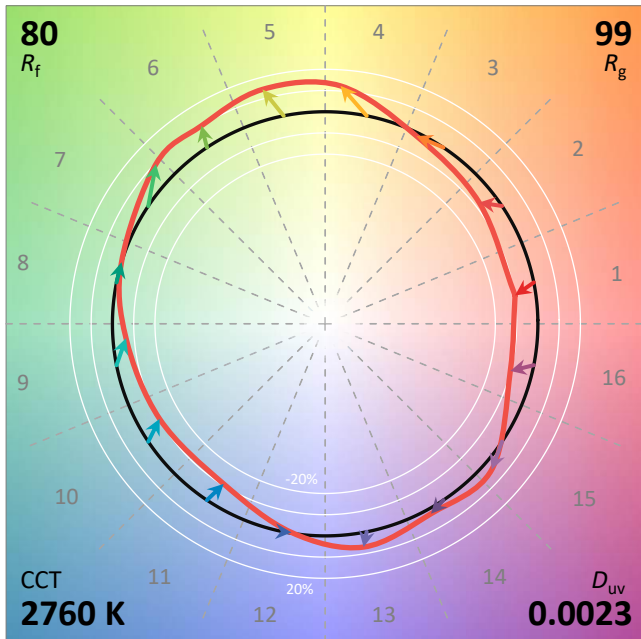

ANSI/IES TM-30-18 Color Rendition Report

Source: Xicato XTM Standard
 Date: 3/2/2023

Manufacturer: Lighting Services INC
 Model: XTM 80CRI 2700K

Notes: This is a recommended method for displaying ANSI/IES TM-30-18 information.

x 0.4589
 y 0.4165
 u' 0.2592
 v' 0.5294

CIE 13.3-1995	
(CRI)	
R _a	83
R _g	16