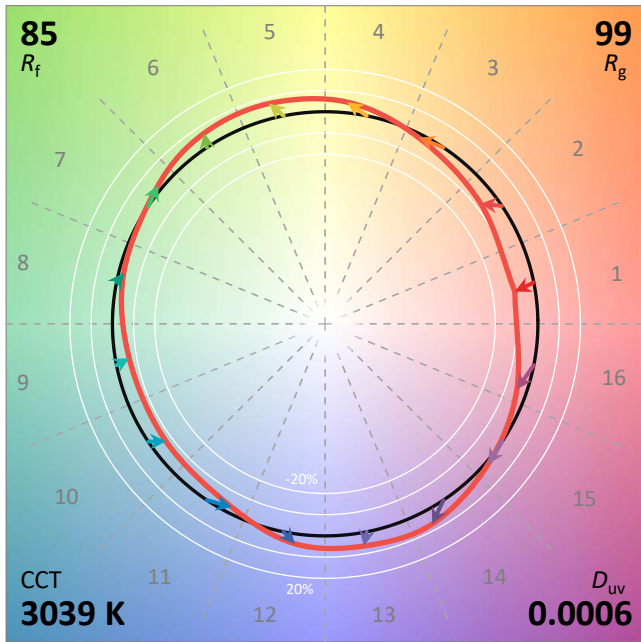

# ANSI/IES TM-30-18 Color Rendition Report

Source: Xicato XTM Standard  
 Date: 3/2/2023

Manufacturer: Lighting Services INC  
 Model: XTM 80CRI 3000K

Notes: This is a recommended method for displaying ANSI/IES TM-30-18 information.

x 0.4350  
 y 0.4049  
 u' 0.2490  
 v' 0.5214

CIE 13.3-1995	
(CRI)	
R <sub>a</sub>	83
R <sub>g</sub>	20