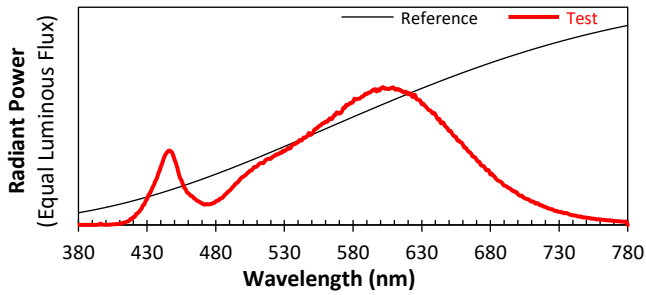

# ANSI/IES TM-30-18 Color Rendition Report

Source: Xicato XTM Standard  
 Date: 3/2/2023

Manufacturer: Lighting Services INC  
 Model: XTM 80CRI 3000K

Notes: This is a recommended method for displaying ANSI/IES TM-30-18 information.

x 0.4350  
 y 0.4049  
 u' 0.2490  
 v' 0.5214

CIE 13.3-1995	
(CRI)	
R <sub>a</sub>	83
R <sub>g</sub>	20