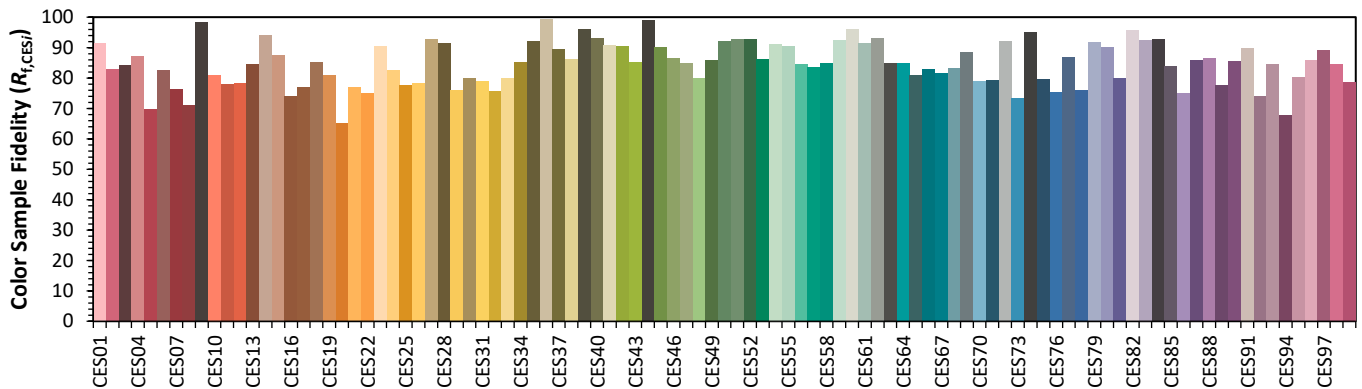

# ANSI/IES TM-30-18 Color Rendition Report

Source: Xicato XTM Standard  
 Date: 3/2/2023

Manufacturer: Lighting Services INC  
 Model: XTM 80CRI 3000K

Notes: This is a recommended method for displaying ANSI/IES TM-30-18 information.

x 0.4350  
 y 0.4049  
 u' 0.2490  
 v' 0.5214

CIE 13.3-1995	
(CRI)	
R <sub>a</sub>	83
R <sub>g</sub>	20