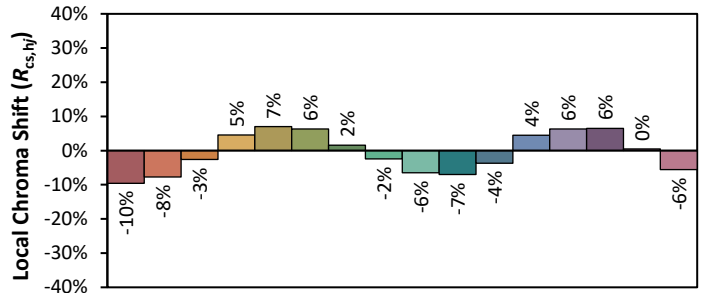

# ANSI/IES TM-30-18 Color Rendition Report

Source: Xicato XTM Standard  
 Date: 3/2/2023

Manufacturer: Lighting Services INC  
 Model: XTM 80CRI 3000K

Notes: This is a recommended method for displaying ANSI/IES TM-30-18 information.