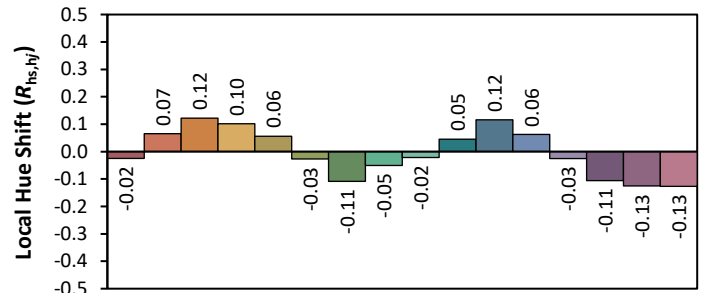

# ANSI/IES TM-30-18 Color Rendition Report

Source: Xicato XTM Standard  
 Date: 3/2/2023

Manufacturer: Lighting Services INC  
 Model: XTM 80CRI 3000K

Notes: This is a recommended method for displaying ANSI/IES TM-30-18 information.

x 0.4350  
 y 0.4049  
 u' 0.2490  
 v' 0.5214

CIE 13.3-1995	
(CRI)	
R <sub>a</sub>	83
R <sub>g</sub>	20