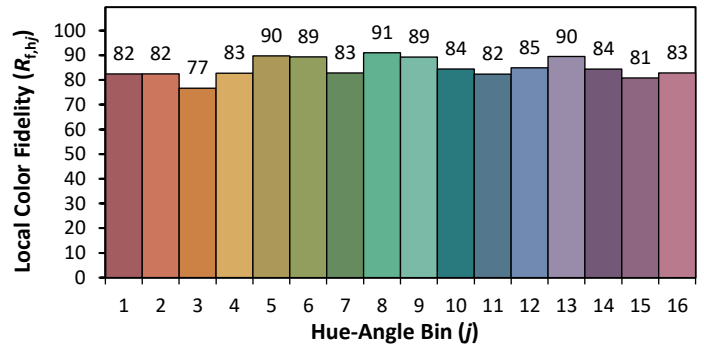

# ANSI/IES TM-30-18 Color Rendition Report

Source: Xicato XTM Standard  
 Date: 3/2/2023

Manufacturer: Lighting Services INC  
 Model: XTM 80CRI 3000K

Notes: This is a recommended method for displaying ANSI/IES TM-30-18 information.

x 0.4350  
 y 0.4049  
 u' 0.2490  
 v' 0.5214

CIE 13.3-1995	
(CRI)	
R <sub>a</sub>	83
R <sub>g</sub>	20