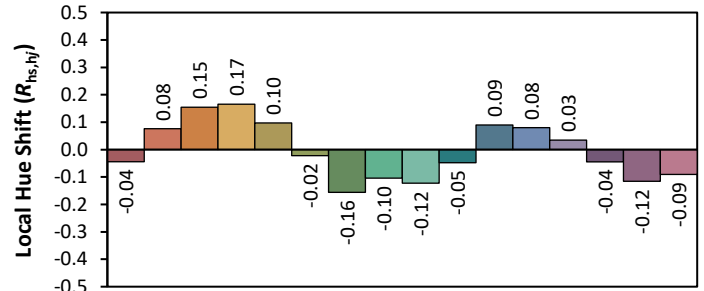

ANSI/IES TM-30-18 Color Rendition Report

Source: Xicato XTM Standard
 Date: 3/2/2023

Manufacturer: Lighting Services INC
 Model: XTM 80CRI 3500K

Notes: This is a recommended method for displaying ANSI/IES TM-30-18 information.

x 0.4125
 y 0.3976
 u' 0.2375
 v' 0.5151

CIE 13.3-1995	
(CRI)	
R _a	81
R _g	16