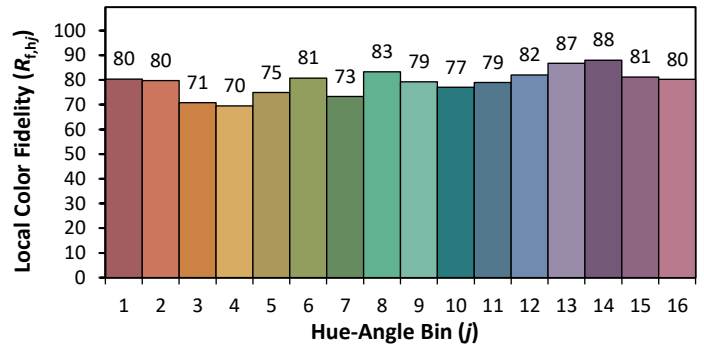

ANSI/IES TM-30-18 Color Rendition Report

Source: Xicato XTM Standard
 Date: 3/2/2023

Manufacturer: Lighting Services INC
 Model: XTM 80CRI 3500K

Notes: This is a recommended method for displaying ANSI/IES TM-30-18 information.

x 0.4125
 y 0.3976
 u' 0.2375
 v' 0.5151

CIE 13.3-1995	
(CRI)	
R _a	81
R _g	16