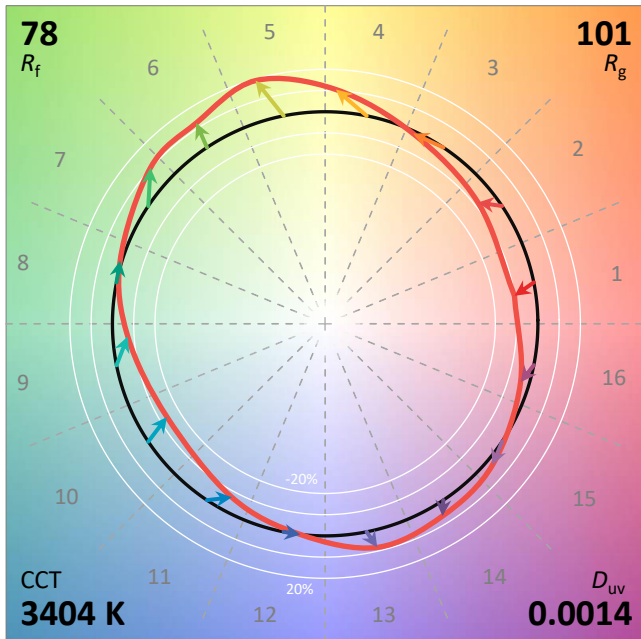

ANSI/IES TM-30-18 Color Rendition Report

Source: Xicato XTM Standard
 Date: 3/2/2023

Manufacturer: Lighting Services INC
 Model: XTM 80CRI 3500K

Notes: This is a recommended method for displaying ANSI/IES TM-30-18 information.

x 0.4125
 y 0.3976
 u' 0.2375
 v' 0.5151

CIE 13.3-1995	
(CRI)	
R _a	81
R _g	16