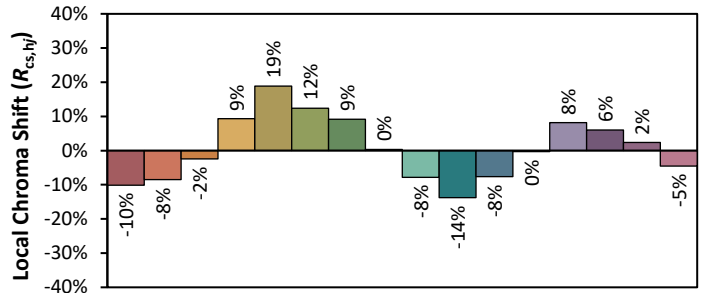

ANSI/IES TM-30-18 Color Rendition Report

Source: Xicato XTM Standard
 Date: 3/2/2023

Manufacturer: Lighting Services INC
 Model: XTM 80CRI 3500K

Notes: This is a recommended method for displaying ANSI/IES TM-30-18 information.