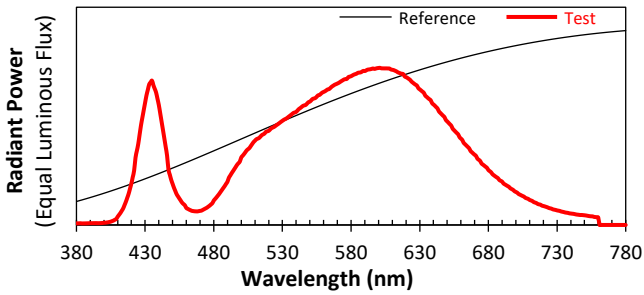

ANSI/IES TM-30-18 Color Rendition Report

Source: Xicato XTM Standard
 Date: 3/2/2023

Manufacturer: Lighting Services INC
 Model: XTM 80CRI 3500K

Notes: This is a recommended method for displaying ANSI/IES TM-30-18 information.