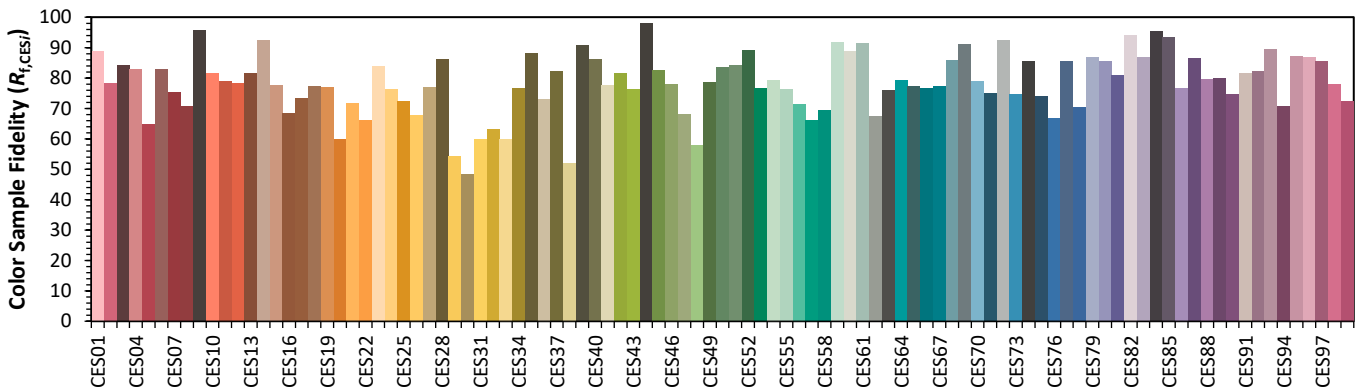

ANSI/IES TM-30-18 Color Rendition Report

Source: Xicato XTM Standard
 Date: 3/2/2023

Manufacturer: Lighting Services INC
 Model: XTM 80CRI 3500K

Notes: This is a recommended method for displaying ANSI/IES TM-30-18 information.

x 0.4125
 y 0.3976
 u' 0.2375
 v' 0.5151

CIE 13.3-1995	
(CRI)	
R _a	81
R _g	16