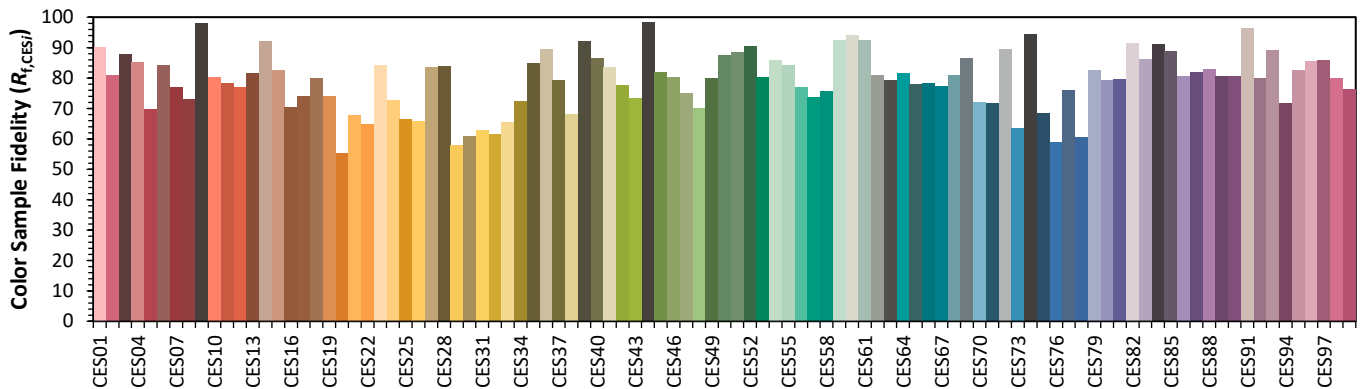

ANSI/IES TM-30-18 Color Rendition Report

Source: Xicato XTM Standard
 Date: 3/2/2023

Manufacturer: Lighting Services INC
 Model: XTM 80CRI 4000K

Notes: This is a recommended method for displaying ANSI/IES TM-30-18 information.

x 0.3738
 y 0.3673
 u' 0.2245
 v' 0.4963

CIE 13.3-1995	
(CRI)	
R _a	81
R _g	23