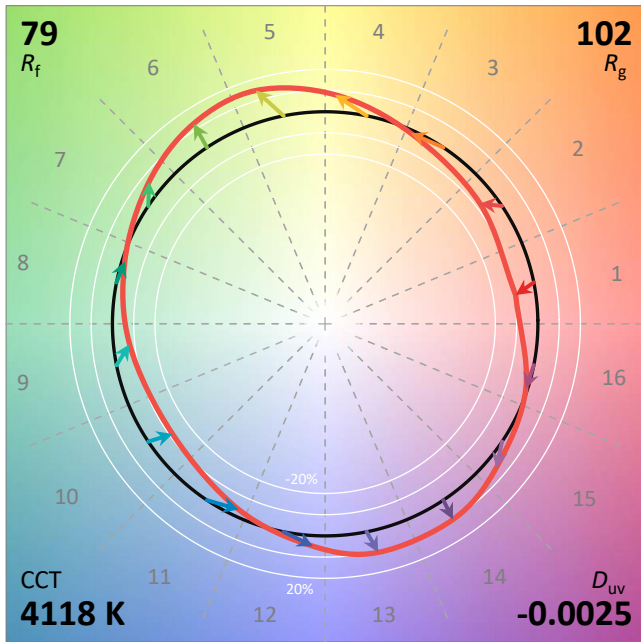

ANSI/IES TM-30-18 Color Rendition Report

Source: Xicato XTM Standard
 Date: 3/2/2023

Manufacturer: Lighting Services INC
 Model: XTM 80CRI 4000K

Notes: This is a recommended method for displaying ANSI/IES TM-30-18 information.

x 0.3738
 y 0.3673
 u' 0.2245
 v' 0.4963

CIE 13.3-1995	
(CRI)	
R _a	81
R _g	23