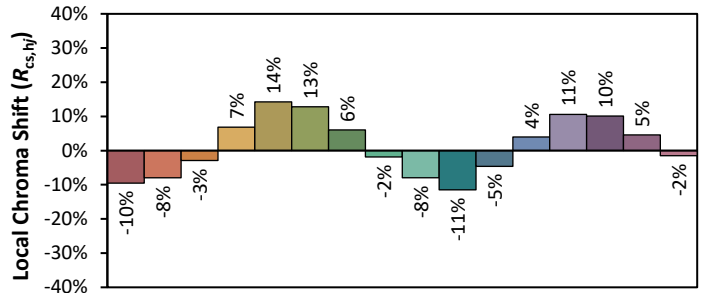

ANSI/IES TM-30-18 Color Rendition Report

Source: Xicato XTM Standard
 Date: 3/2/2023

Manufacturer: Lighting Services INC
 Model: XTM 80CRI 4000K

Notes: This is a recommended method for displaying ANSI/IES TM-30-18 information.