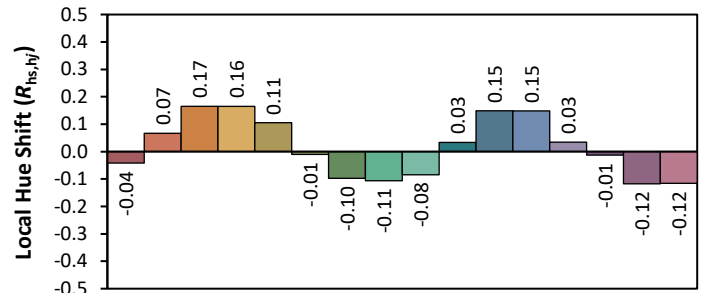

ANSI/IES TM-30-18 Color Rendition Report

Source: Xicato XTM Standard
 Date: 3/2/2023

Manufacturer: Lighting Services INC
 Model: XTM 80CRI 4000K

Notes: This is a recommended method for displaying ANSI/IES TM-30-18 information.