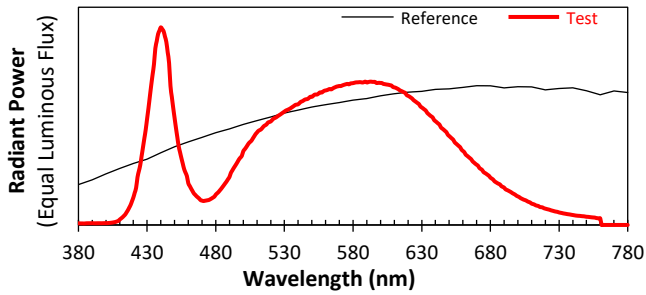

ANSI/IES TM-30-18 Color Rendition Report

Source: Xicato XTM Standard
 Date: 3/2/2023

Manufacturer: Lighting Services INC
 Model: XTM 80CRI 4000K

Notes: This is a recommended method for displaying ANSI/IES TM-30-18 information.