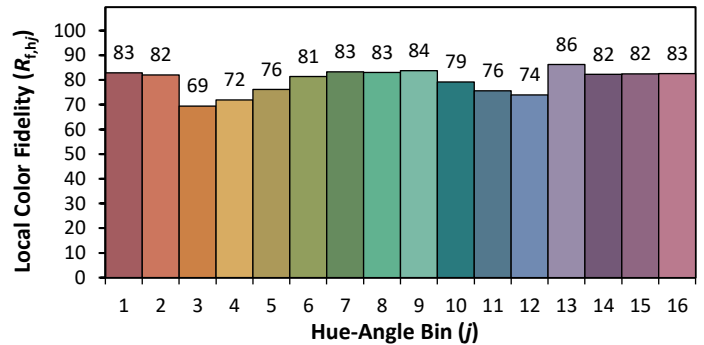

ANSI/IES TM-30-18 Color Rendition Report

Source: Xicato XTM Standard
 Date: 3/2/2023

Manufacturer: Lighting Services INC
 Model: XTM 80CRI 4000K

Notes: This is a recommended method for displaying ANSI/IES TM-30-18 information.

x 0.3738
 y 0.3673
 u' 0.2245
 v' 0.4963

CIE 13.3-1995	
(CRI)	
R _a	81
R _g	23