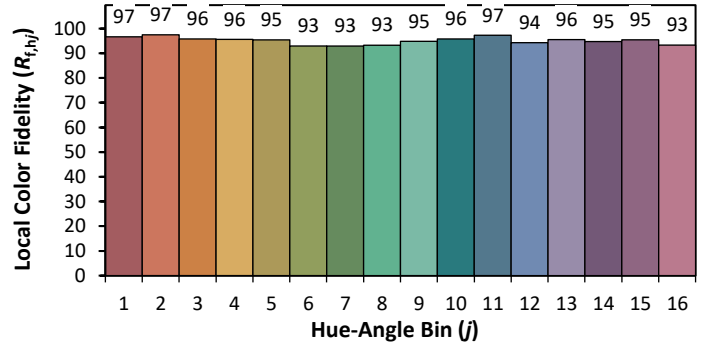

ANSI/IES TM-30-18 Color Rendition Report

Source: Xicato XTM Artist
 Date: 3/2/2023

Manufacturer: Lighting Services INC
 Model: XTM 98CRI 2700K

Notes: This is a recommended method for displaying ANSI/IES TM-30-18 information.

x 0.4475
 y 0.4005
 u' 0.2590
 v' 0.5216

CIE 13.3-1995	
(CRI)	
R _a	96
R _g	98