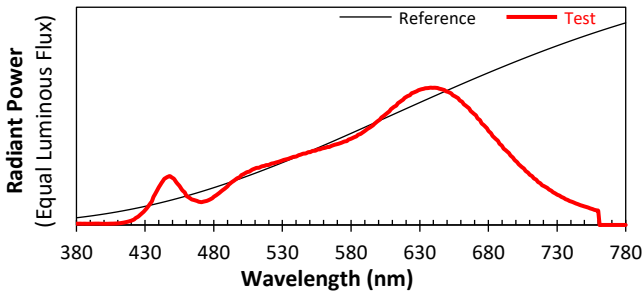

ANSI/IES TM-30-18 Color Rendition Report

Source: Xicato XTM Artist
 Date: 3/2/2023

Manufacturer: Lighting Services INC
 Model: XTM 98CRI 2700K

Notes: This is a recommended method for displaying ANSI/IES TM-30-18 information.

x 0.4475
 y 0.4005
 u' 0.2590
 v' 0.5216

CIE 13.3-1995	
(CRI)	
R _a	96
R _g	98