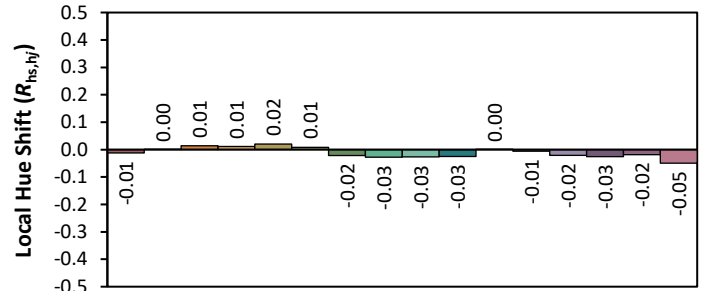

ANSI/IES TM-30-18 Color Rendition Report

Source: Xicato XTM Artist
 Date: 3/2/2023

Manufacturer: Lighting Services INC
 Model: XTM 98CRI 2700K

Notes: This is a recommended method for displaying ANSI/IES TM-30-18 information.

x 0.4475
 y 0.4005
 u' 0.2590
 v' 0.5216

CIE 13.3-1995	
(CRI)	
R _a	96
R _g	98