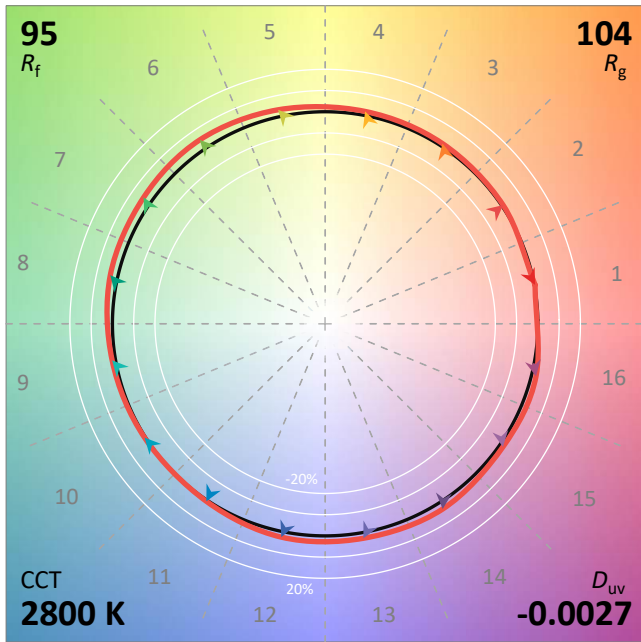

ANSI/IES TM-30-18 Color Rendition Report

Source: Xicato XTM Artist
 Date: 3/2/2023

Manufacturer: Lighting Services INC
 Model: XTM 98CRI 2700K

Notes: This is a recommended method for displaying ANSI/IES TM-30-18 information.

x 0.4475
 y 0.4005
 u' 0.2590
 v' 0.5216

CIE 13.3-1995	
(CRI)	
R _a	96
R _g	98