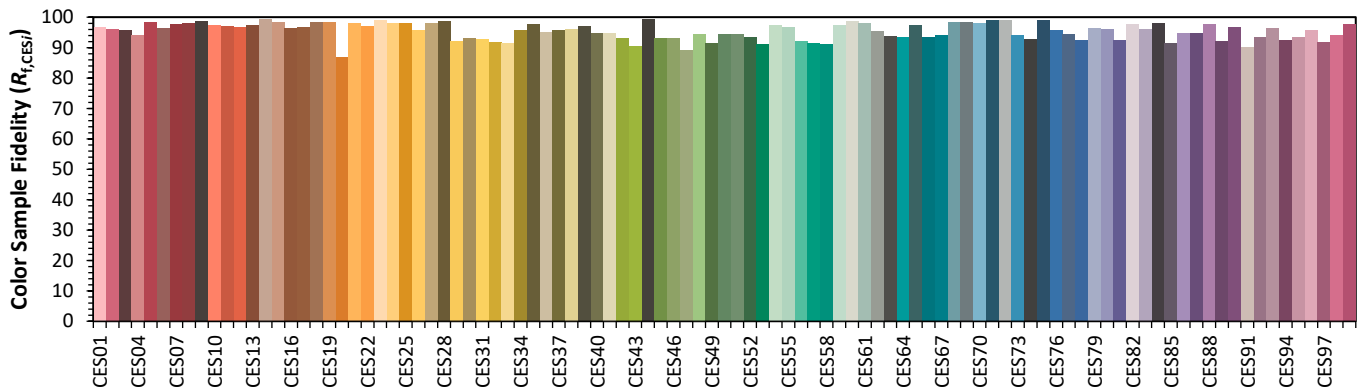

ANSI/IES TM-30-18 Color Rendition Report

Source: Xicato XTM Artist
 Date: 3/2/2023

Manufacturer: Lighting Services INC
 Model: XTM 98CRI 2700K

Notes: This is a recommended method for displaying ANSI/IES TM-30-18 information.

x 0.4475
 y 0.4005
 u' 0.2590
 v' 0.5216

CIE 13.3-1995	
(CRI)	
R _a	96
R _g	98