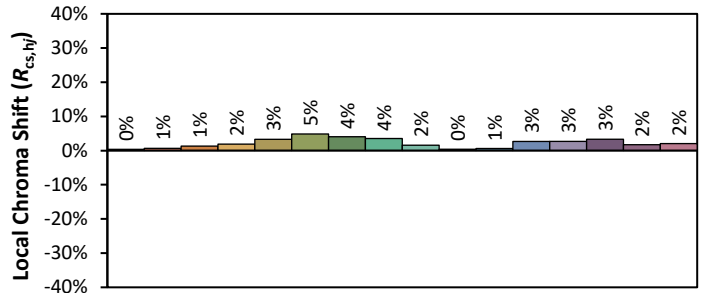

ANSI/IES TM-30-18 Color Rendition Report

Source: Xicato XTM Artist
 Date: 3/2/2023

Manufacturer: Lighting Services INC
 Model: XTM 98CRI 2700K

Notes: This is a recommended method for displaying ANSI/IES TM-30-18 information.

x 0.4475
 y 0.4005
 u' 0.2590
 v' 0.5216

CIE 13.3-1995	
(CRI)	
R _a	96
R _g	98