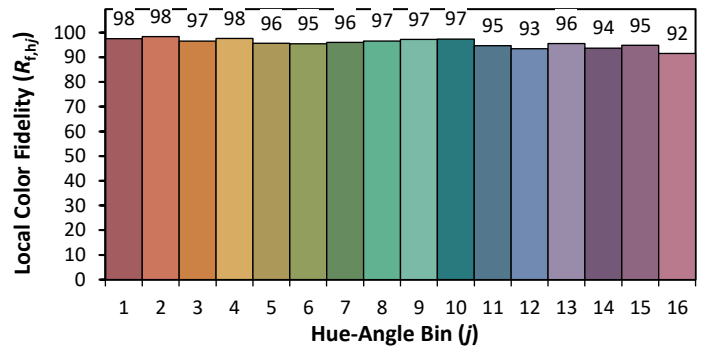

ANSI/IES TM-30-18 Color Rendition Report

Source: Xicato XTM Artist

Manufacturer: Lighting Services INC

Date: 3/2/2023

Model: XTM 98CRI 3000K

Notes: This is a recommended method for displaying ANSI/IES TM-30-18 information.

x **0.4320**
 y **0.3957**
 u' **0.2510**
 v' **0.5173**

CIE 13.3-1995	
(CRI)	
R _a	98
R _g	97