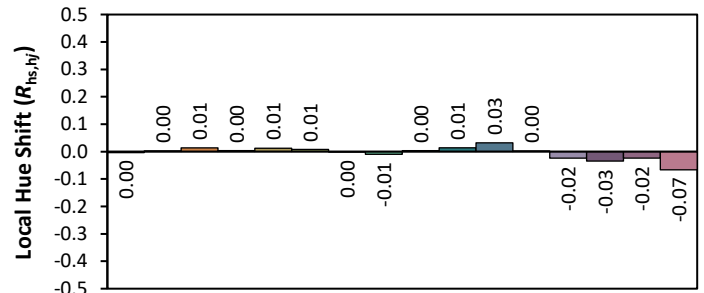

ANSI/IES TM-30-18 Color Rendition Report

Source: Xicato XTM Artist

Manufacturer: Lighting Services INC

Date: 3/2/2023

Model: XTM 98CRI 3000K

Notes: This is a recommended method for displaying ANSI/IES TM-30-18 information.

x **0.4320**
 y **0.3957**
 u' **0.2510**
 v' **0.5173**

CIE 13.3-1995	
(CRI)	
R _a	98
R _g	97