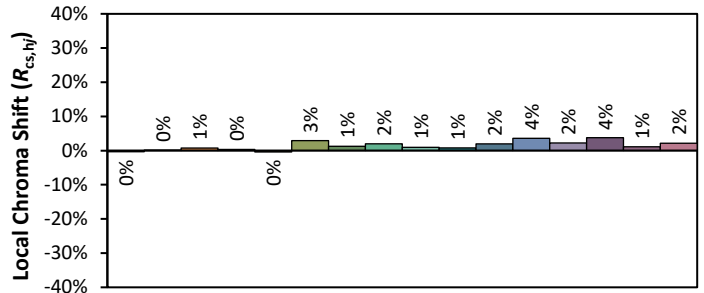

ANSI/IES TM-30-18 Color Rendition Report

Source: Xicato XTM Artist

Manufacturer: Lighting Services INC

Date: 3/2/2023

Model: XTM 98CRI 3000K

Notes: This is a recommended method for displaying ANSI/IES TM-30-18 information.

x **0.4320**
 y **0.3957**
 u' **0.2510**
 v' **0.5173**

CIE 13.3-1995	
(CRI)	
R _a	98
R _g	97