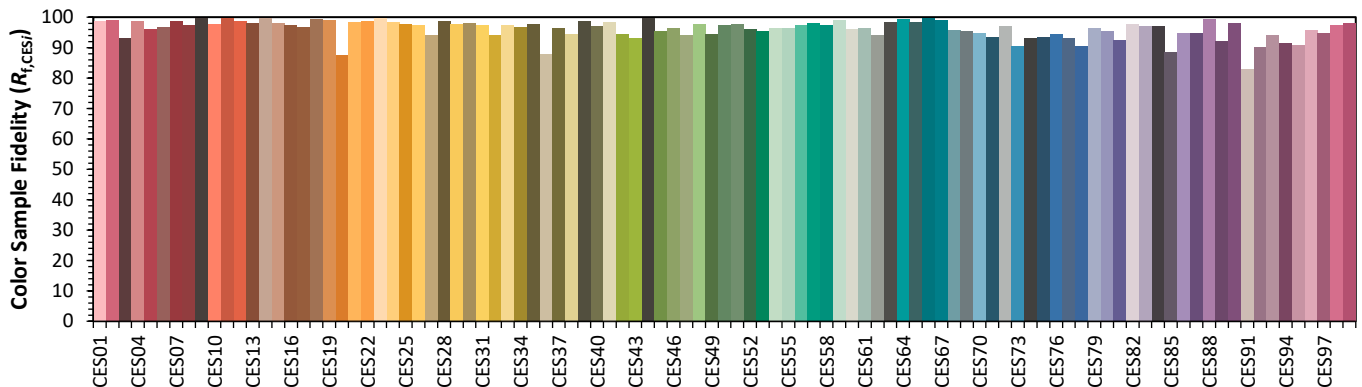

ANSI/IES TM-30-18 Color Rendition Report

Source: Xicato XTM Artist

Manufacturer: Lighting Services INC

Date: 3/2/2023

Model: XTM 98CRI 3000K

Notes: This is a recommended method for displaying ANSI/IES TM-30-18 information.

x **0.4320**
 y **0.3957**
 u' **0.2510**
 v' **0.5173**

CIE 13.3-1995	
(CRI)	
R _a	98
R _g	97