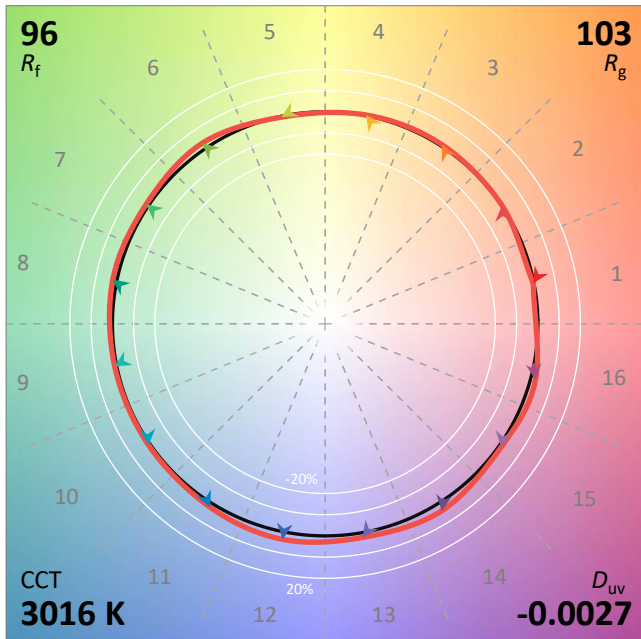

ANSI/IES TM-30-18 Color Rendition Report

Source: Xicato XTM Artist

Manufacturer: Lighting Services INC

Date: 3/2/2023

Model: XTM 98CRI 3000K

Notes: This is a recommended method for displaying ANSI/IES TM-30-18 information.

x **0.4320**
 y **0.3957**
 u' **0.2510**
 v' **0.5173**

CIE 13.3-1995	
(CRI)	
R _a	98
R _g	97