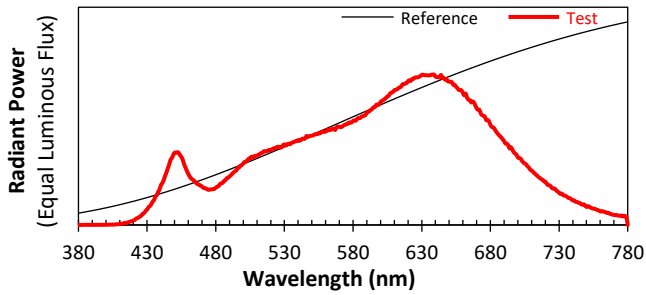

ANSI/IES TM-30-18 Color Rendition Report

Source: Xicato XTM Artist

Manufacturer: Lighting Services INC

Date: 3/2/2023

Model: XTM 98CRI 3000K

Notes: This is a recommended method for displaying ANSI/IES TM-30-18 information.

x **0.4320**
 y **0.3957**
 u' **0.2510**
 v' **0.5173**

CIE 13.3-1995	
(CRI)	
R _a	98
R _g	97