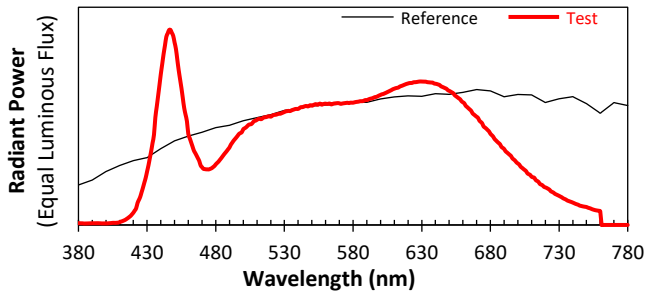

ANSI/IES TM-30-18 Color Rendition Report

Source: Xicato XTM Artist

Manufacturer: Lighting Services INC

Date: 3/2/2023

Model: XTM 98CRI 4000K

Notes: This is a recommended method for displaying ANSI/IES TM-30-18 information.

x 0.3632
y 0.3483
u' 0.2251
v' 0.4858

CIE 13.3-1995	
(CRI)	
R_a	95
R_g	92