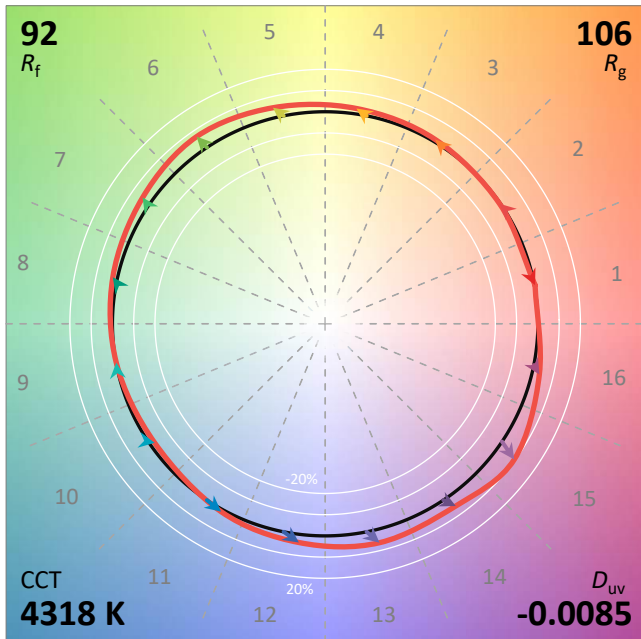

ANSI/IES TM-30-18 Color Rendition Report

Source: Xicato XTM Artist

Manufacturer: Lighting Services INC

Date: 3/2/2023

Model: XTM 98CRI 4000K

Notes: This is a recommended method for displaying ANSI/IES TM-30-18 information.

x 0.3632
y 0.3483
u' 0.2251
v' 0.4858

CIE 13.3-1995	
(CRI)	
R_a	95
R_g	92