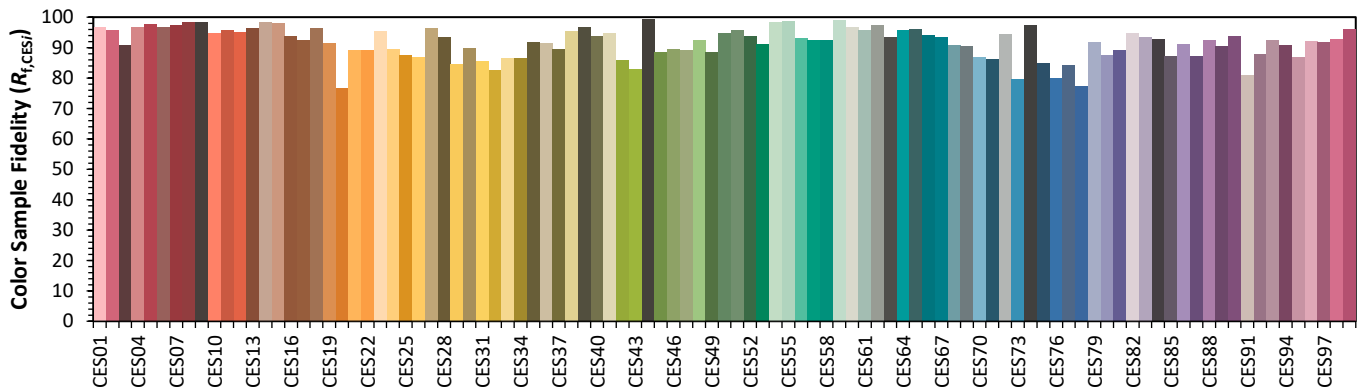

ANSI/IES TM-30-18 Color Rendition Report

Source: Xicato XTM Artist

Manufacturer: Lighting Services INC

Date: 3/2/2023

Model: XTM 98CRI 4000K

Notes: This is a recommended method for displaying ANSI/IES TM-30-18 information.

x 0.3632
y 0.3483
u' 0.2251
v' 0.4858

CIE 13.3-1995	
(CRI)	
R_a	95
R_g	92