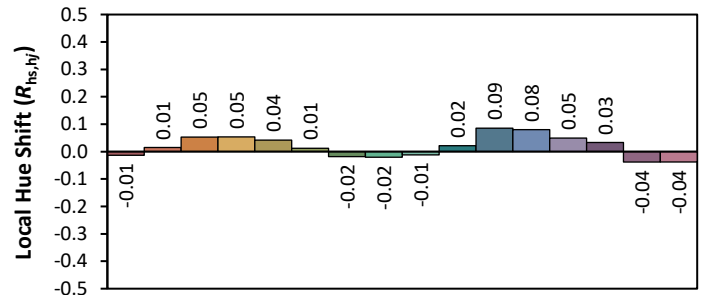

ANSI/IES TM-30-18 Color Rendition Report

Source: Xicato XTM Artist

Manufacturer: Lighting Services INC

Date: 3/2/2023

Model: XTM 98CRI 4000K

Notes: This is a recommended method for displaying ANSI/IES TM-30-18 information.

x 0.3632
y 0.3483
u' 0.2251
v' 0.4858

CIE 13.3-1995	
(CRI)	
R_a	95
R_g	92