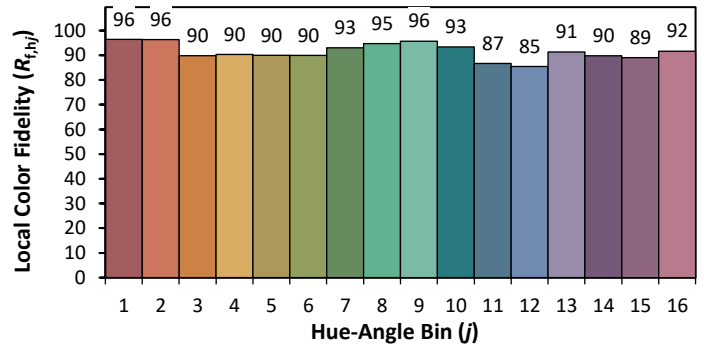

ANSI/IES TM-30-18 Color Rendition Report

Source: Xicato XTM Artist

Manufacturer: Lighting Services INC

Date: 3/2/2023

Model: XTM 98CRI 4000K

Notes: This is a recommended method for displaying ANSI/IES TM-30-18 information.

x 0.3632
y 0.3483
u' 0.2251
v' 0.4858

CIE 13.3-1995	
(CRI)	
R_a	95
R_g	92