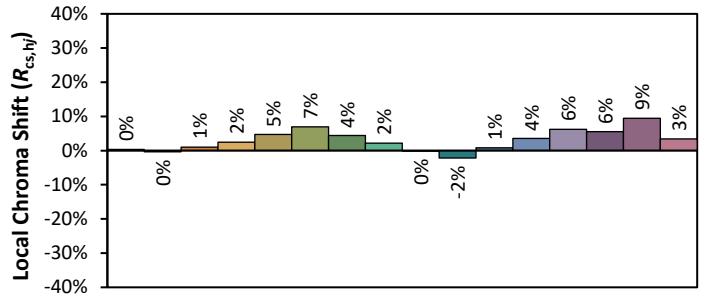

ANSI/IES TM-30-18 Color Rendition Report

Source: Xicato XTM Artist

Manufacturer: Lighting Services INC

Date: 3/2/2023

Model: XTM 98CRI 4000K

Notes: This is a recommended method for displaying ANSI/IES TM-30-18 information.

x 0.3632
y 0.3483
u' 0.2251
v' 0.4858

CIE 13.3-1995	
(CRI)	
R_a	95
R_g	92