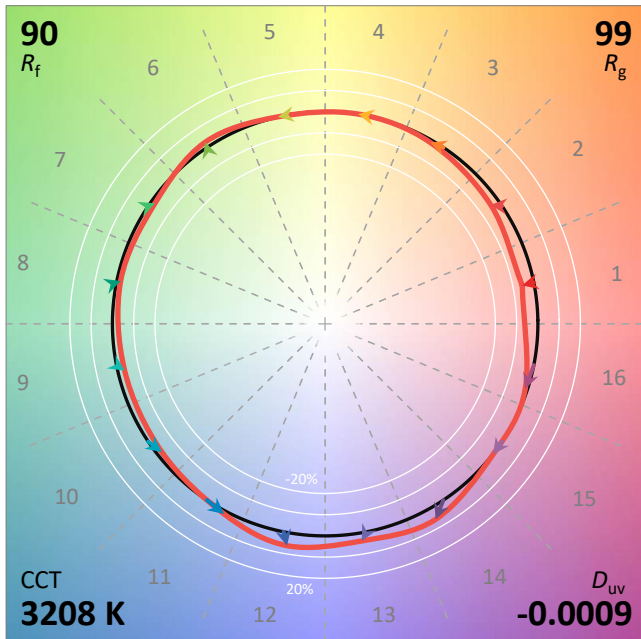

ANSI/IES TM-30-18 Color Rendition Report

Source: CREE CXB-1310

Manufacturer: Lighting Services INC

Date: 3/3/2023

Model: ZOOM

Notes: This is a recommended method for displaying ANSI/IES TM-30-18 information.

x 0.4217
y 0.3962
u' 0.2441
v' 0.5160

CIE 13.3-1995	
(CRI)	
R _a	91
R _g	54