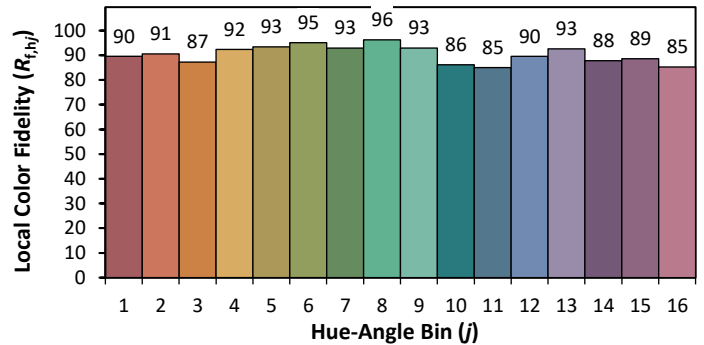

ANSI/IES TM-30-18 Color Rendition Report

Source: CREE CXB-1310

Manufacturer: Lighting Services INC

Date: 3/3/2023

Model: ZOOM

Notes: This is a recommended method for displaying ANSI/IES TM-30-18 information.