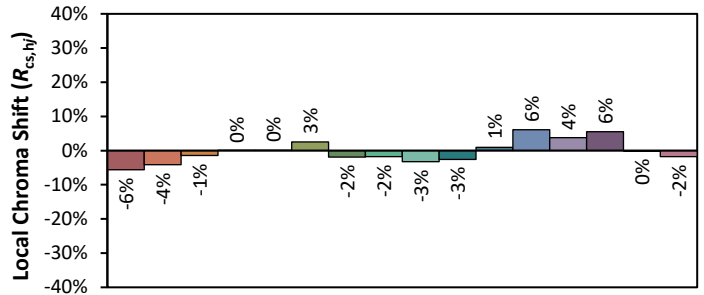

ANSI/IES TM-30-18 Color Rendition Report

Source: CREE CXB-1310

Manufacturer: Lighting Services INC

Date: 3/3/2023

Model: ZOOM

Notes: This is a recommended method for displaying ANSI/IES TM-30-18 information.