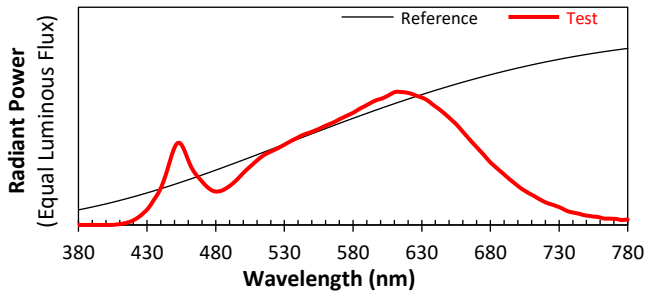

ANSI/IES TM-30-18 Color Rendition Report

Source: CREE CXB-1310

Manufacturer: Lighting Services INC

Date: 3/3/2023

Model: ZOOM

Notes: This is a recommended method for displaying ANSI/IES TM-30-18 information.