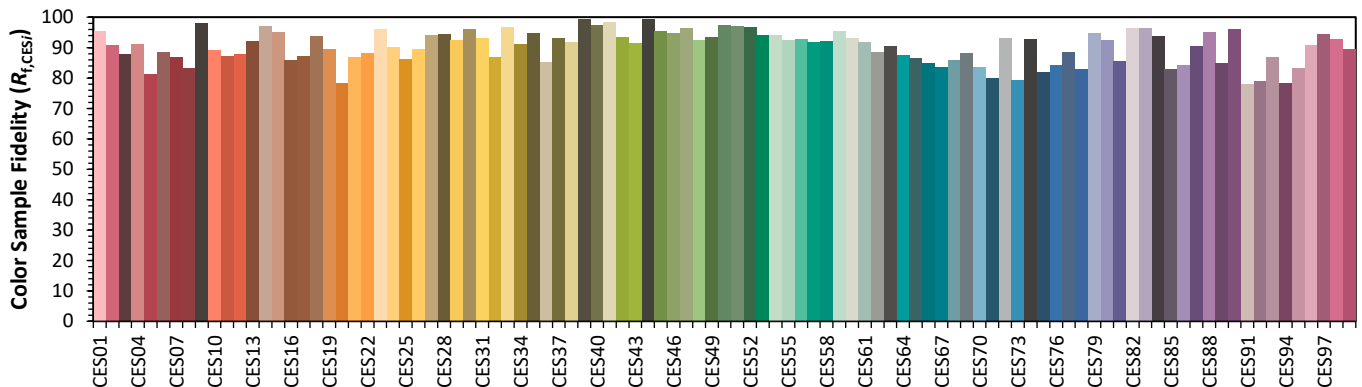

ANSI/IES TM-30-18 Color Rendition Report

Source: CREE CXB-1310

Manufacturer: Lighting Services INC

Date: 3/3/2023

Model: ZOOM

Notes: This is a recommended method for displaying ANSI/IES TM-30-18 information.

x 0.4217
y 0.3962
u' 0.2441
v' 0.5160

CIE 13.3-1995	
(CRI)	
R _a	91
R _g	54