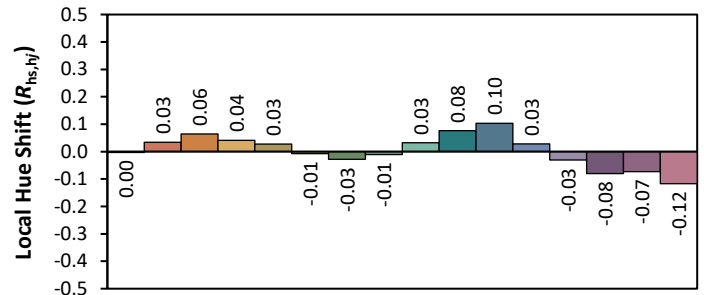

ANSI/IES TM-30-18 Color Rendition Report

Source: CREE CXB-1310

Manufacturer: Lighting Services INC

Date: 3/3/2023

Model: ZOOM

Notes: This is a recommended method for displaying ANSI/IES TM-30-18 information.