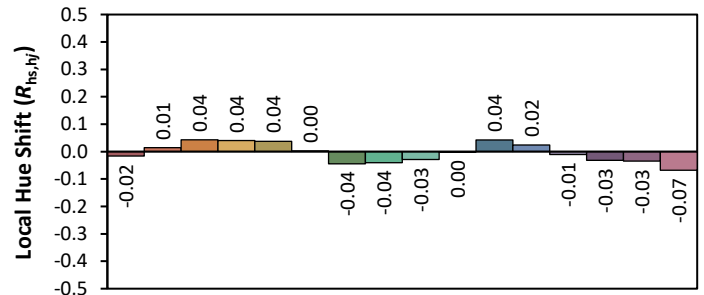

ANSI/IES TM-30-18 Color Rendition Report

Source: Bridgelux Vesta SE

Manufacturer: Lighting Services INC

Date: 3/2/2023

Model: Dim to Warm 100% ETL

Notes: This is a recommended method for displaying ANSI/IES TM-30-18 information.

x 0.4395
 y 0.4000
 u' 0.2540
 v' 0.5202

CIE 13.3-1995	
(CRI)	
R _a	96
R _g	86