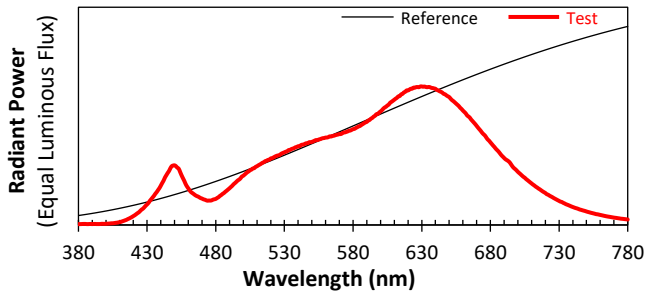

ANSI/IES TM-30-18 Color Rendition Report

Source: Bridgelux Vesta SE

Manufacturer: Lighting Services INC

Date: 3/2/2023

Model: Dim to Warm 100% ETL

Notes: This is a recommended method for displaying ANSI/IES TM-30-18 information.