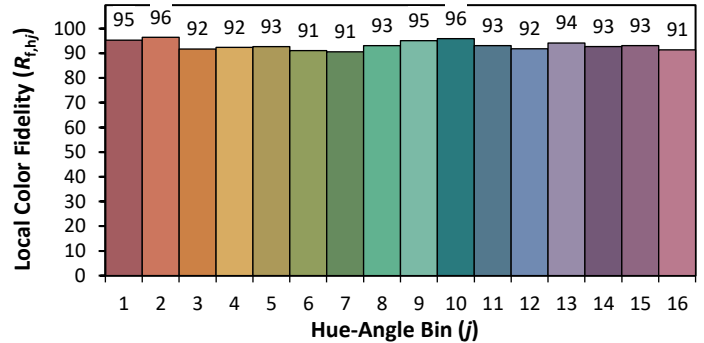

ANSI/IES TM-30-18 Color Rendition Report

Source: Bridgelux Vesta SE

Manufacturer: Lighting Services INC

Date: 3/2/2023

Model: Dim to Warm 100% ETL

Notes: This is a recommended method for displaying ANSI/IES TM-30-18 information.