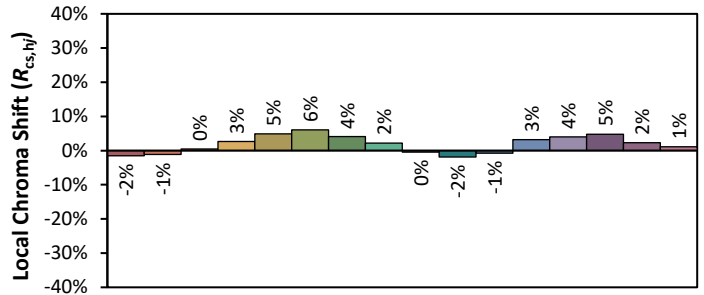

ANSI/IES TM-30-18 Color Rendition Report

Source: Bridgelux Vesta SE

Manufacturer: Lighting Services INC

Date: 3/2/2023

Model: Dim to Warm 100% ETL

Notes: This is a recommended method for displaying ANSI/IES TM-30-18 information.