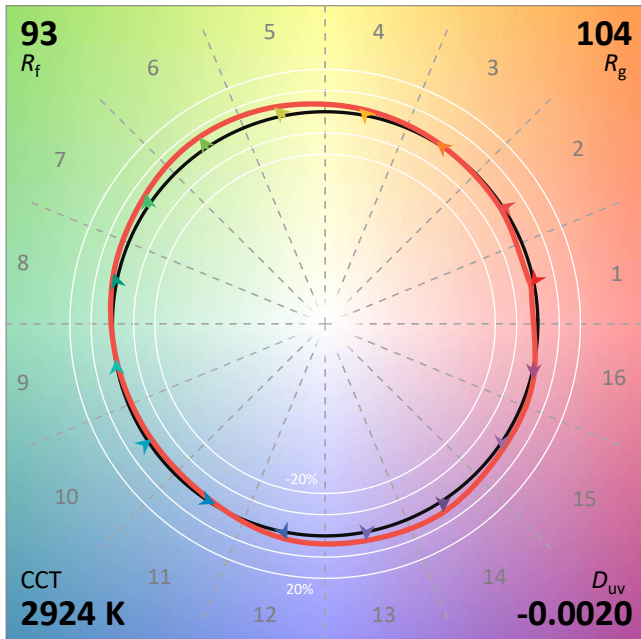

ANSI/IES TM-30-18 Color Rendition Report

Source: Bridgelux Vesta SE

Manufacturer: Lighting Services INC

Date: 3/2/2023

Model: Dim to Warm 100% ETL

Notes: This is a recommended method for displaying ANSI/IES TM-30-18 information.

x 0.4395
 y 0.4000
 u' 0.2540
 v' 0.5202

CIE 13.3-1995	
(CRI)	
R _a	96
R _g	86