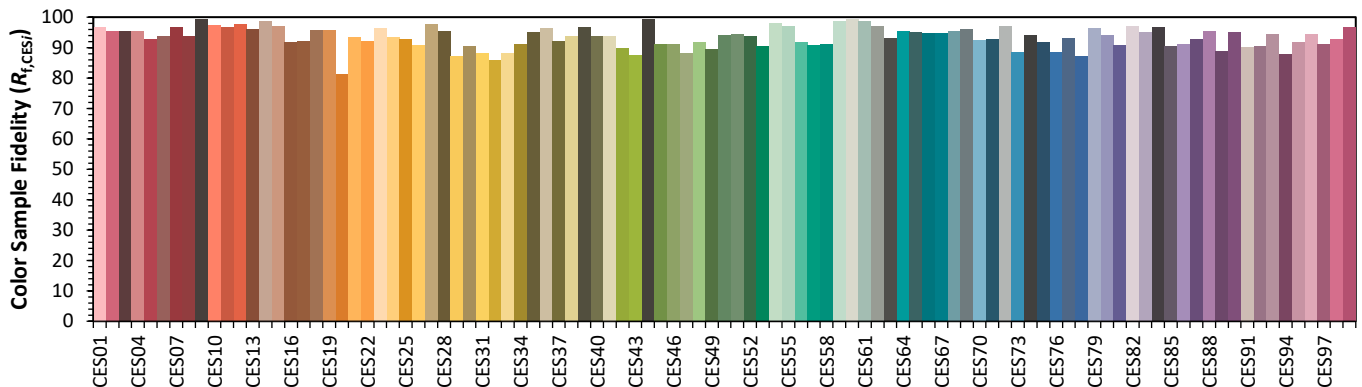

ANSI/IES TM-30-18 Color Rendition Report

Source: Bridgelux Vesta SE

Manufacturer: Lighting Services INC

Date: 3/2/2023

Model: Dim to Warm 100% ETL

Notes: This is a recommended method for displaying ANSI/IES TM-30-18 information.

x 0.4395
 y 0.4000
 u' 0.2540
 v' 0.5202

CIE 13.3-1995	
(CRI)	
R _a	96
R _g	86