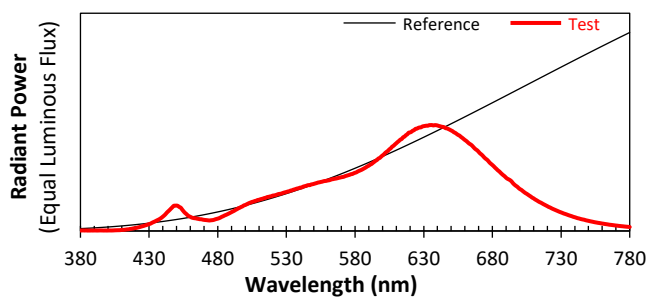

ANSI/IES TM-30-18 Color Rendition Report

Source: Bridgelux Vesta SE
 Date: 3/2/2023

Manufacturer: Lightig Services INC
 Model: Dim to Warm 20% ETL

Notes: This is a recommended method for displaying ANSI/IES TM-30-18 information.

x 0.4808
 y 0.4085
 u' 0.2771
 v' 0.5297

CIE 13.3-1995	
(CRI)	
R _a	97
R _g	92