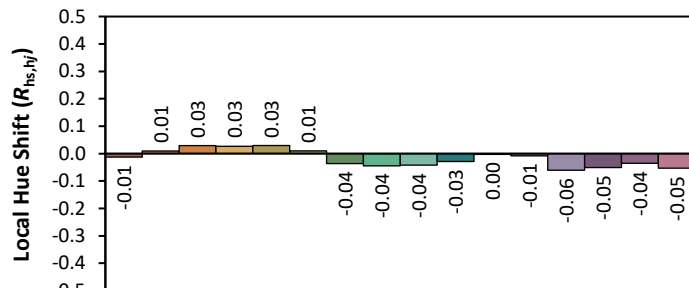

ANSI/IES TM-30-18 Color Rendition Report

Source: Bridgelux Vesta SE
 Date: 3/2/2023

Manufacturer: Lightig Services INC
 Model: Dim to Warm 20% ETL

Notes: This is a recommended method for displaying ANSI/IES TM-30-18 information.

x 0.4808
 y 0.4085
 u' 0.2771
 v' 0.5297

CIE 13.3-1995	
(CRI)	
R _a	97
R _g	92