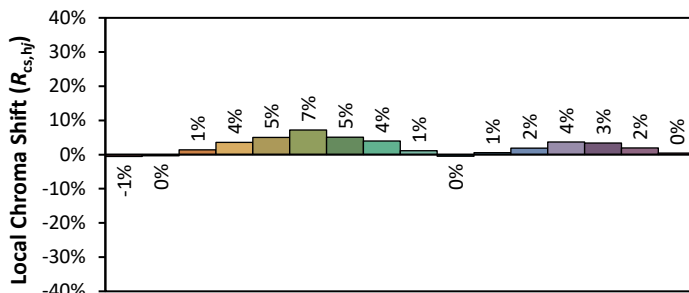

ANSI/IES TM-30-18 Color Rendition Report

Source: Bridgelux Vesta SE
 Date: 3/2/2023

Manufacturer: Lightig Services INC
 Model: Dim to Warm 20% ETL

Notes: This is a recommended method for displaying ANSI/IES TM-30-18 information.

x 0.4808
 y 0.4085
 u' 0.2771
 v' 0.5297

CIE 13.3-1995	
(CRI)	
R _a	97
R _g	92