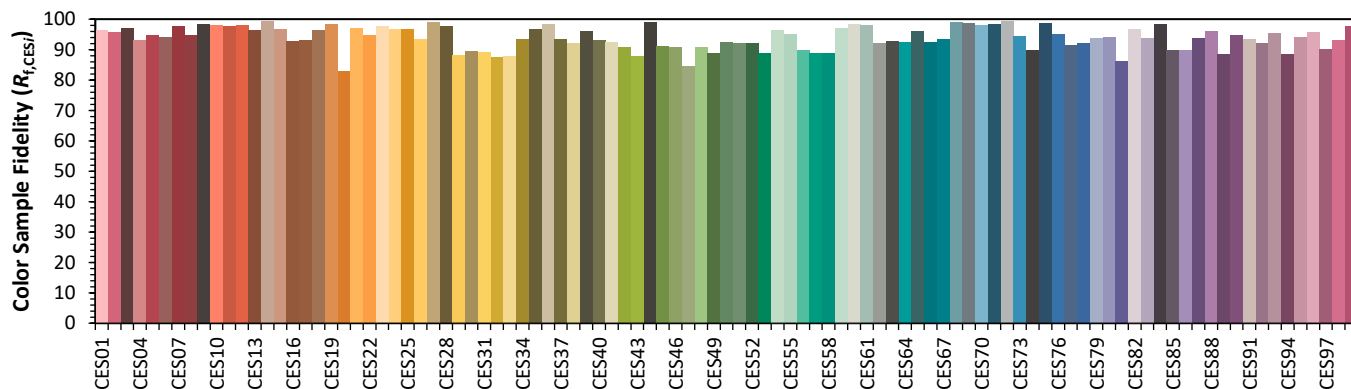

ANSI/IES TM-30-18 Color Rendition Report

Source: Bridgelux Vesta SE
 Date: 3/2/2023

Manufacturer: Lightig Services INC
 Model: Dim to Warm 20% ETL

Notes: This is a recommended method for displaying ANSI/IES TM-30-18 information.

x 0.4808
 y 0.4085
 u' 0.2771
 v' 0.5297

CIE 13.3-1995	
(CRI)	
R _a	97
R _g	92