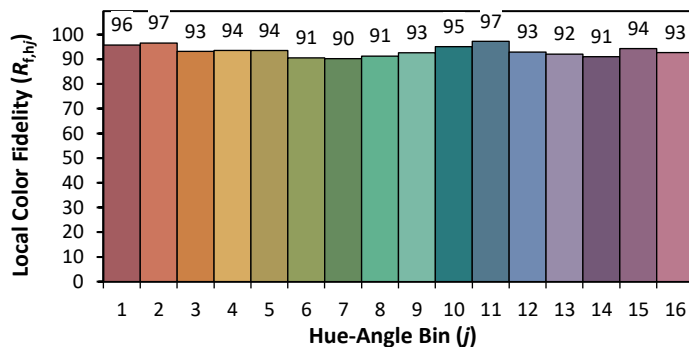

ANSI/IES TM-30-18 Color Rendition Report

Source: Bridgelux Vesta SE
 Date: 3/2/2023

Manufacturer: Lightig Services INC
 Model: Dim to Warm 20% ETL

Notes: This is a recommended method for displaying ANSI/IES TM-30-18 information.

x 0.4808
 y 0.4085
 u' 0.2771
 v' 0.5297

CIE 13.3-1995	
(CRI)	
R _a	97
R _g	92