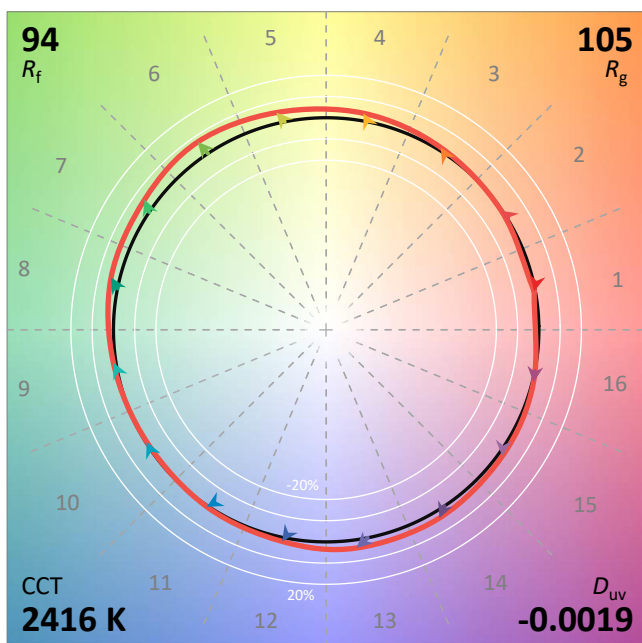

ANSI/IES TM-30-18 Color Rendition Report

Source: Bridgelux Vesta SE
 Date: 3/2/2023

Manufacturer: Lightig Services INC
 Model: Dim to Warm 20% ETL

Notes: This is a recommended method for displaying ANSI/IES TM-30-18 information.

x 0.4808
 y 0.4085
 u' 0.2771
 v' 0.5297

CIE 13.3-1995	
(CRI)	
R _a	97
R _g	92