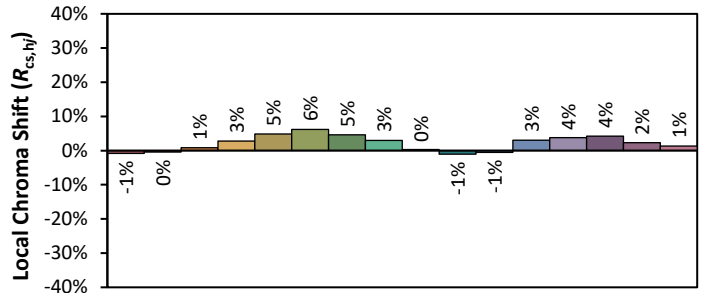

ANSI/IES TM-30-18 Color Rendition Report

Source: Bridgelux Vesta SE

Manufacturer: Lighting Services INC

Date: 3/2/2023

Model: Dim to Warm 40% ETL

Notes: This is a recommended method for displaying ANSI/IES TM-30-18 information.

x 0.4536
y 0.4044
u' 0.2612
v' 0.5240

CIE 13.3-1995	
(CRI)	
R _a	97
R ₉	91