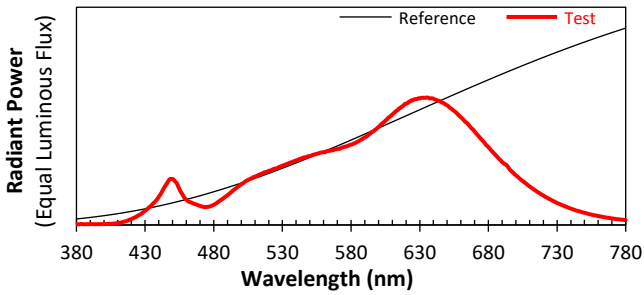

ANSI/IES TM-30-18 Color Rendition Report

Source: Bridgelux Vesta SE

Manufacturer: Lighting Services INC

Date: 3/2/2023

Model: Dim to Warm 40% ETL

Notes: This is a recommended method for displaying ANSI/IES TM-30-18 information.

x 0.4536
y 0.4044
u' 0.2612
v' 0.5240

CIE 13.3-1995	
(CRI)	
R _a	97
R ₉	91