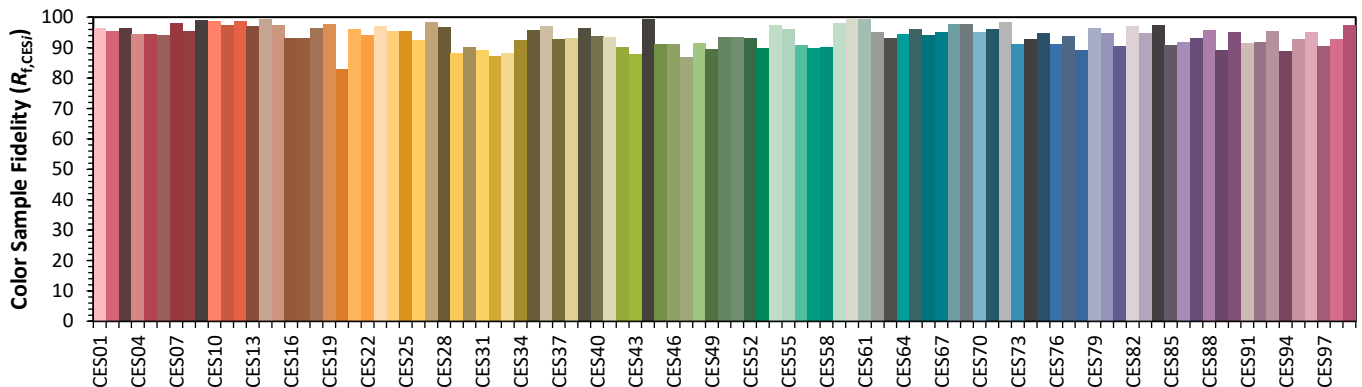

ANSI/IES TM-30-18 Color Rendition Report

Source: Bridgelux Vesta SE

Manufacturer: Lighting Services INC

Date: 3/2/2023

Model: Dim to Warm 40% ETL

Notes: This is a recommended method for displaying ANSI/IES TM-30-18 information.

x 0.4536
y 0.4044
u' 0.2612
v' 0.5240

CIE 13.3-1995	
(CRI)	
R _a	97
R ₉	91