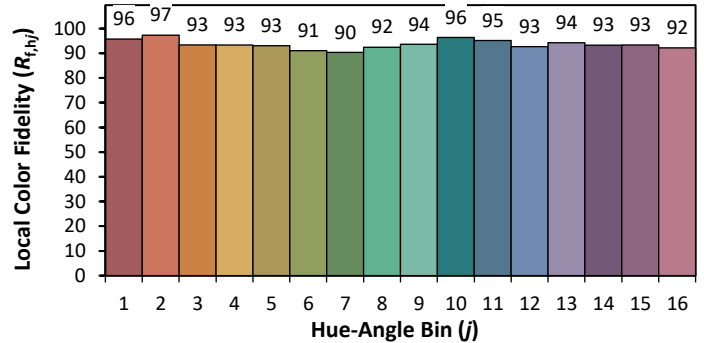

ANSI/IES TM-30-18 Color Rendition Report

Source: Bridgelux Vesta SE

Manufacturer: Lighting Services INC

Date: 3/2/2023

Model: Dim to Warm 40% ETL

Notes: This is a recommended method for displaying ANSI/IES TM-30-18 information.

x 0.4536
y 0.4044
u' 0.2612
v' 0.5240

CIE 13.3-1995	
(CRI)	
R _a	97
R ₉	91