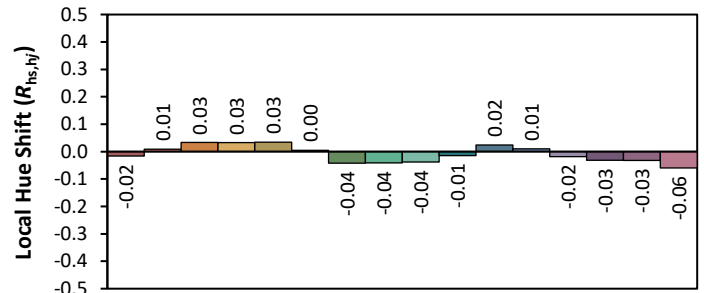

ANSI/IES TM-30-18 Color Rendition Report

Source: Bridgelux Vesta SE

Manufacturer: Lighting Services INC

Date: 3/2/2023

Model: Dim to Warm 40% ETL

Notes: This is a recommended method for displaying ANSI/IES TM-30-18 information.

x 0.4536
y 0.4044
u' 0.2612
v' 0.5240

CIE 13.3-1995	
(CRI)	
R _a	97
R ₉	91