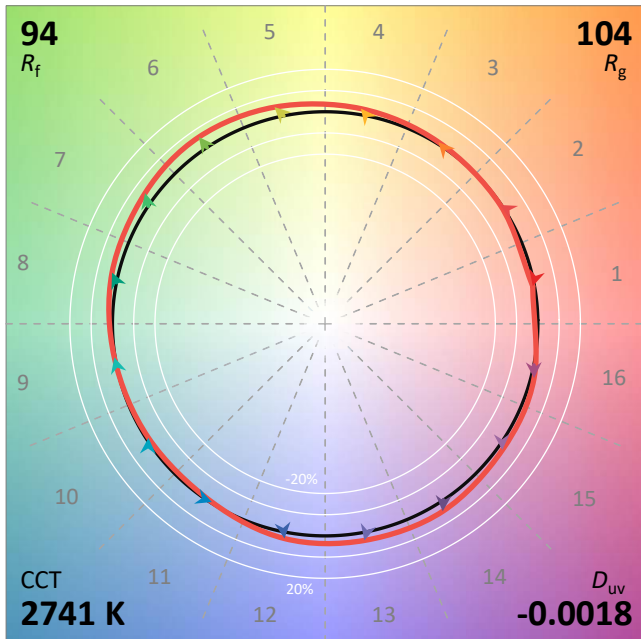

ANSI/IES TM-30-18 Color Rendition Report

Source: Bridgelux Vesta SE

Manufacturer: Lighting Services INC

Date: 3/2/2023

Model: Dim to Warm 40% ETL

Notes: This is a recommended method for displaying ANSI/IES TM-30-18 information.

x 0.4536
y 0.4044
u' 0.2612
v' 0.5240

CIE 13.3-1995	
(CRI)	
R _a	97
R ₉	91