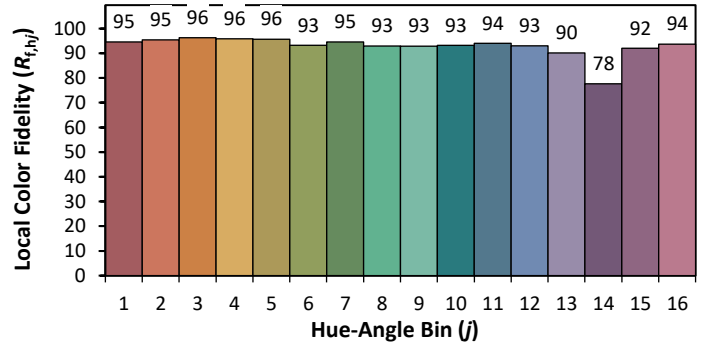

ANSI/IES TM-30-18 Color Rendition Report

Source: Bridgelux Vesta SE

Manufacturer: Lighting Services INC

Date: 3/2/2023

Model: Dim to Warm 5% ETL

Notes: This is a recommended method for displaying ANSI/IES TM-30-18 information.