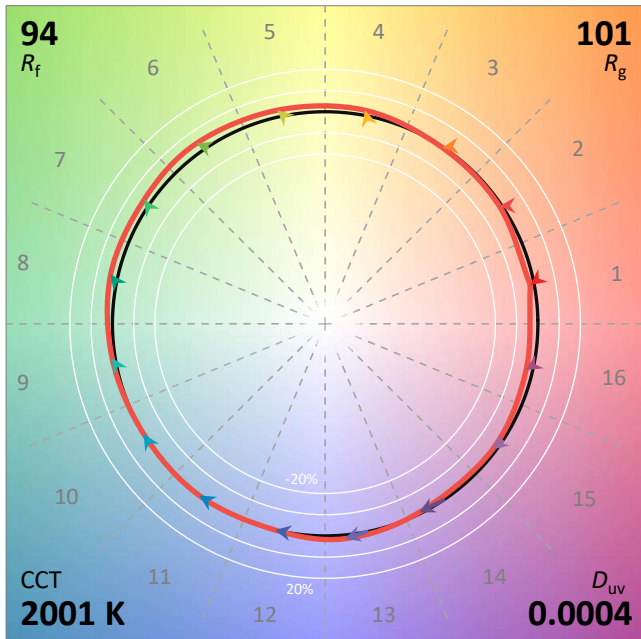

ANSI/IES TM-30-18 Color Rendition Report

Source: Bridgelux Vesta SE

Manufacturer: Lighting Services INC

Date: 3/2/2023

Model: Dim to Warm 5% ETL

Notes: This is a recommended method for displaying ANSI/IES TM-30-18 information.

x 0.5270
 y 0.4138
 u' 0.3050
 v' 0.5388

CIE 13.3-1995	
(CRI)	
R _a	96
R _g	81