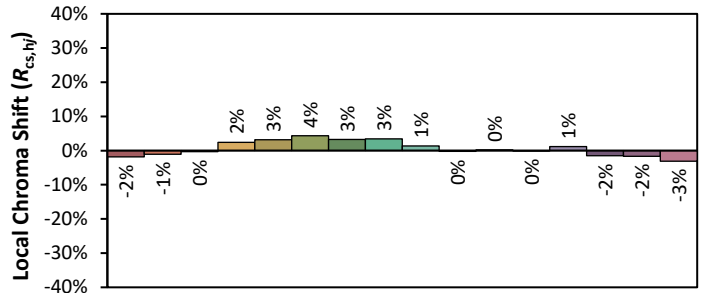

ANSI/IES TM-30-18 Color Rendition Report

Source: Bridgelux Vesta SE

Manufacturer: Lighting Services INC

Date: 3/2/2023

Model: Dim to Warm 5% ETL

Notes: This is a recommended method for displaying ANSI/IES TM-30-18 information.