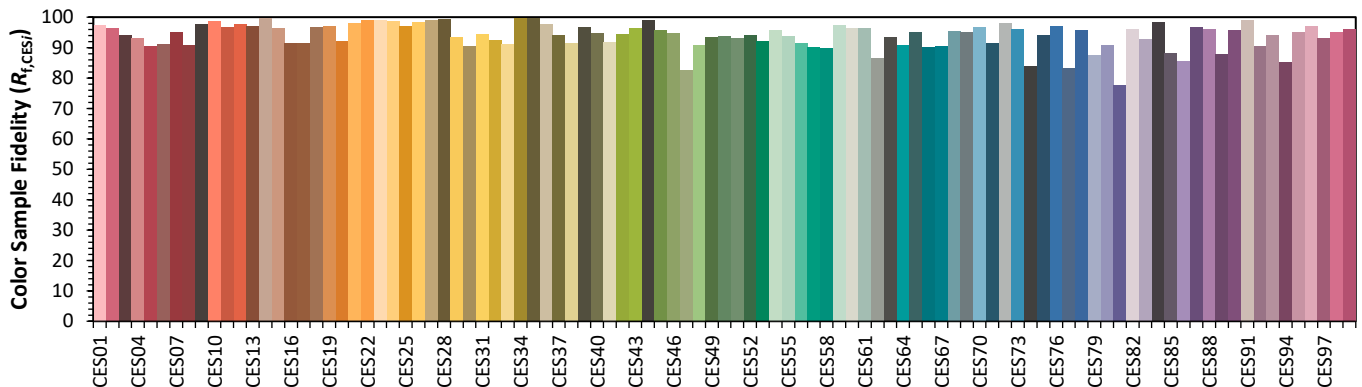

ANSI/IES TM-30-18 Color Rendition Report

Source: Bridgelux Vesta SE

Manufacturer: Lighting Services INC

Date: 3/2/2023

Model: Dim to Warm 5% ETL

Notes: This is a recommended method for displaying ANSI/IES TM-30-18 information.

x 0.5270
 y 0.4138
 u' 0.3050
 v' 0.5388

CIE 13.3-1995	
(CRI)	
R _a	96
R _g	81