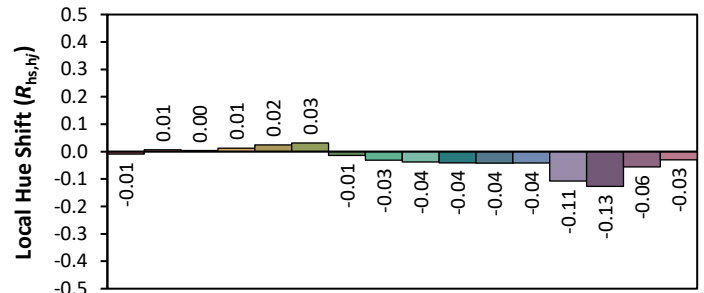

ANSI/IES TM-30-18 Color Rendition Report

Source: Bridgelux Vesta SE

Manufacturer: Lighting Services INC

Date: 3/2/2023

Model: Dim to Warm 5% ETL

Notes: This is a recommended method for displaying ANSI/IES TM-30-18 information.