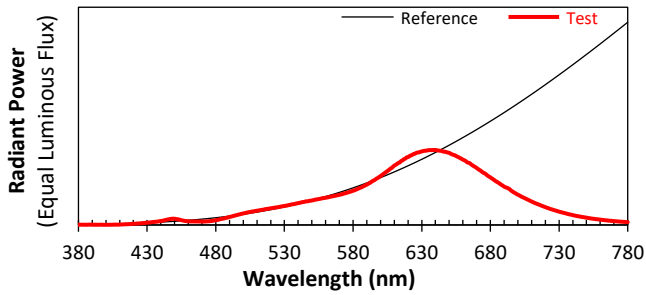

ANSI/IES TM-30-18 Color Rendition Report

Source: Bridgelux Vesta SE

Manufacturer: Lighting Services INC

Date: 3/2/2023

Model: Dim to Warm 5% ETL

Notes: This is a recommended method for displaying ANSI/IES TM-30-18 information.