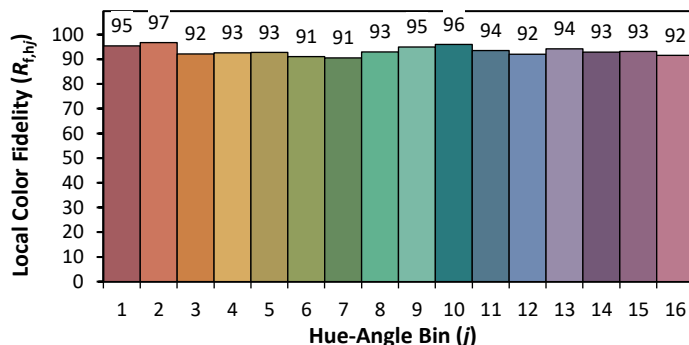

ANSI/IES TM-30-18 Color Rendition Report

Source: Bridgelux Vesta SE
 Date: 3/2/2023

Manufacturer: Lighting Services INC
 Model: Dim to Warm 80% ETL

Notes: This is a recommended method for displaying ANSI/IES TM-30-18 information.

x 0.4418
 y 0.4011
 u' 0.2550
 v' 0.5209

CIE 13.3-1995	
(CRI)	
R _a	97
R _g	87