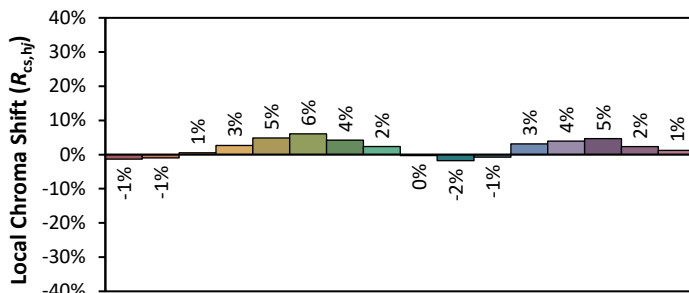

ANSI/IES TM-30-18 Color Rendition Report

Source: Bridgelux Vesta SE
 Date: 3/2/2023

Manufacturer: Lighting Services INC
 Model: Dim to Warm 80% ETL

Notes: This is a recommended method for displaying ANSI/IES TM-30-18 information.