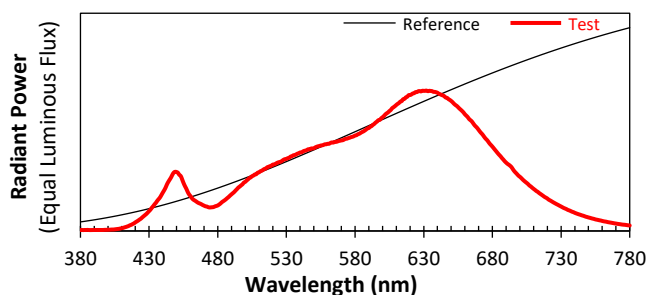

ANSI/IES TM-30-18 Color Rendition Report

Source: Bridgelux Vesta SE
 Date: 3/2/2023

Manufacturer: Lighting Services INC
 Model: Dim to Warm 80% ETL

Notes: This is a recommended method for displaying ANSI/IES TM-30-18 information.