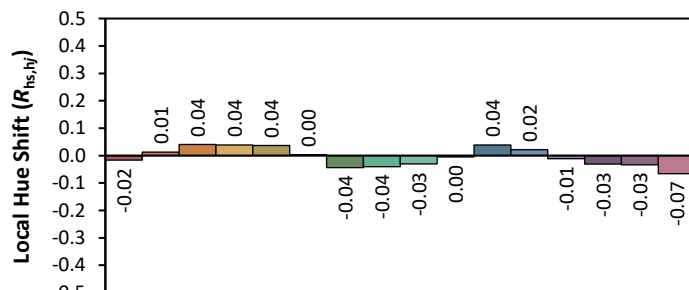

ANSI/IES TM-30-18 Color Rendition Report

Source: Bridgelux Vesta SE
 Date: 3/2/2023

Manufacturer: Lighting Services INC
 Model: Dim to Warm 80% ETL

Notes: This is a recommended method for displaying ANSI/IES TM-30-18 information.

x 0.4418
 y 0.4011
 u' 0.2550
 v' 0.5209

CIE 13.3-1995	
(CRI)	
R _a	97
R _g	87