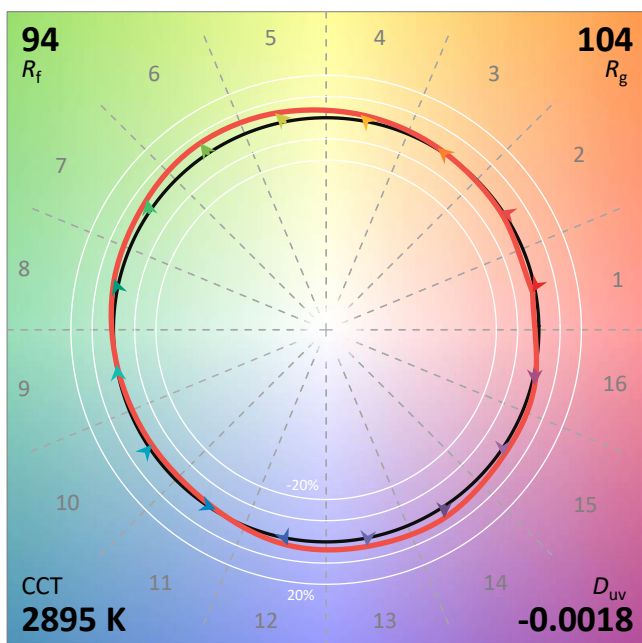

ANSI/IES TM-30-18 Color Rendition Report

Source: Bridgelux Vesta SE
 Date: 3/2/2023

Manufacturer: Lighting Services INC
 Model: Dim to Warm 80% ETL

Notes: This is a recommended method for displaying ANSI/IES TM-30-18 information.

x 0.4418
 y 0.4011
 u' 0.2550
 v' 0.5209

CIE 13.3-1995	
(CRI)	
R _a	97
R _g	87