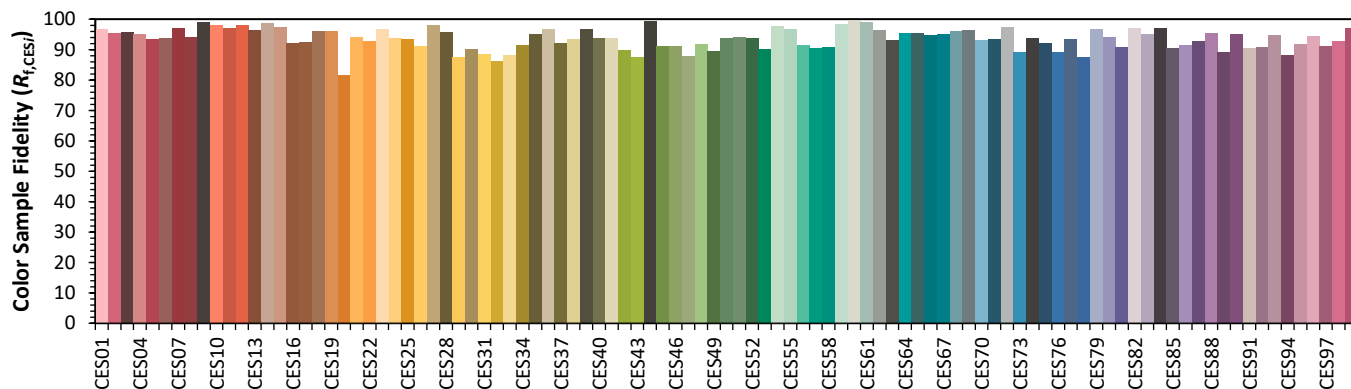

ANSI/IES TM-30-18 Color Rendition Report

Source: Bridgelux Vesta SE
 Date: 3/2/2023

Manufacturer: Lighting Services INC
 Model: Dim to Warm 80% ETL

Notes: This is a recommended method for displaying ANSI/IES TM-30-18 information.

x 0.4418
 y 0.4011
 u' 0.2550
 v' 0.5209

CIE 13.3-1995	
(CRI)	
R _a	97
R _g	87