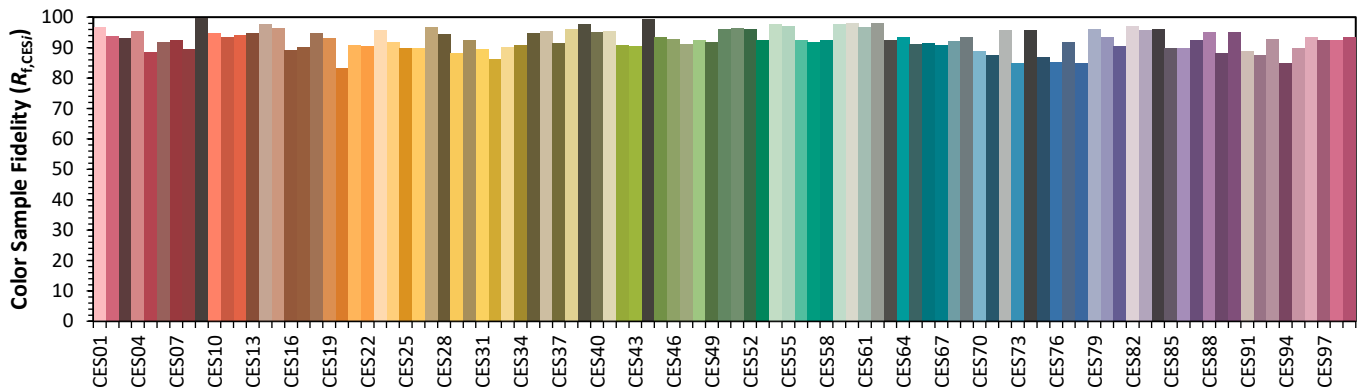

# ANSI/IES TM-30-18 Color Rendition Report

Source: Lumileds ZES

Manufacturer: Lighting Services INC

Date: 3/2/2023

Model: LP ZE 90CRI 3000K Intertek LM79

Notes: This is a recommended method for displaying ANSI/IES TM-30-18 information.

x 0.4316  
 y 0.4056  
 u' 0.2465  
 v' 0.5212

CIE 13.3-1995	
(CRI)	
R <sub>a</sub>	93
R <sub>g</sub>	71