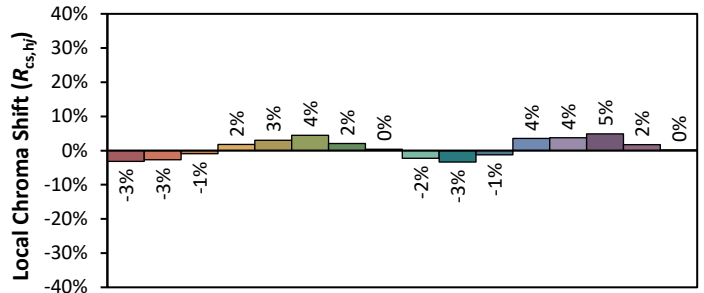

# ANSI/IES TM-30-18 Color Rendition Report

Source: Lumileds ZES

Manufacturer: Lighting Services INC

Date: 3/2/2023

Model: LP ZE 90CRI 3000K Intertek LM79

Notes: This is a recommended method for displaying ANSI/IES TM-30-18 information.