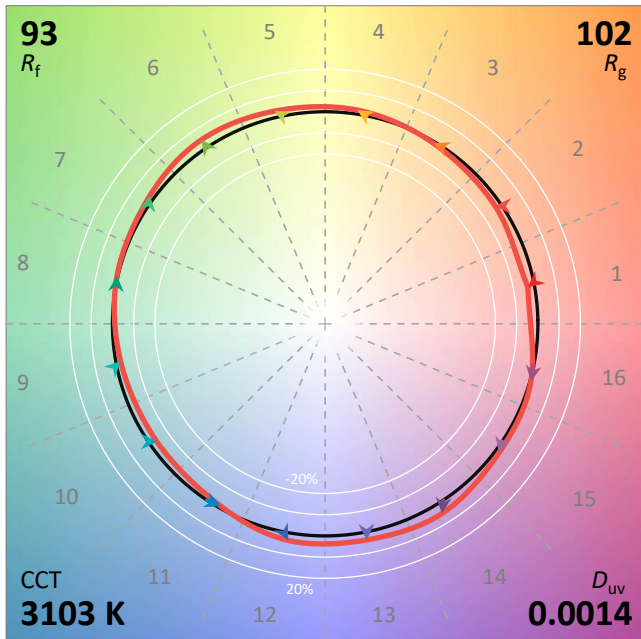

# ANSI/IES TM-30-18 Color Rendition Report

Source: Lumileds ZES

Manufacturer: Lighting Services INC

Date: 3/2/2023

Model: LP ZE 90CRI 3000K Intertek LM79

Notes: This is a recommended method for displaying ANSI/IES TM-30-18 information.

x 0.4316  
 y 0.4056  
 u' 0.2465  
 v' 0.5212

CIE 13.3-1995	
(CRI)	
R <sub>a</sub>	93
R <sub>g</sub>	71