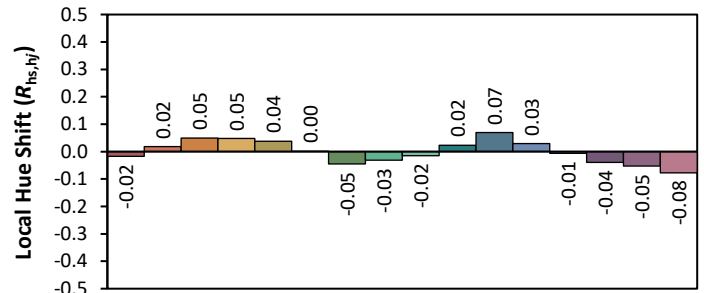

# ANSI/IES TM-30-18 Color Rendition Report

Source: Lumileds ZES

Manufacturer: Lighting Services INC

Date: 3/2/2023

Model: LP ZE 90CRI 3000K Intertek LM79

Notes: This is a recommended method for displaying ANSI/IES TM-30-18 information.

x 0.4316  
 y 0.4056  
 u' 0.2465  
 v' 0.5212

CIE 13.3-1995	
(CRI)	
R <sub>a</sub>	93
R <sub>g</sub>	71