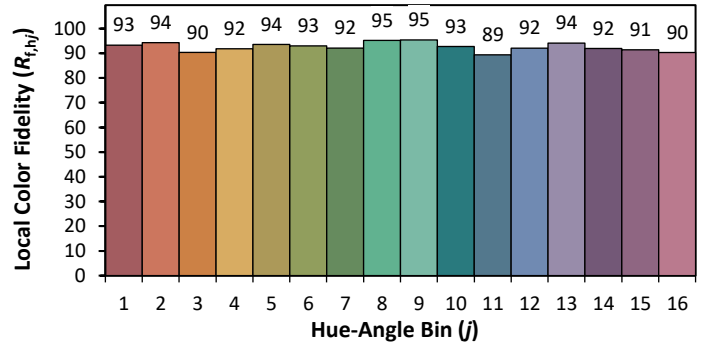

# ANSI/IES TM-30-18 Color Rendition Report

Source: Lumileds ZES

Manufacturer: Lighting Services INC

Date: 3/2/2023

Model: LP ZE 90CRI 3000K Intertek LM79

Notes: This is a recommended method for displaying ANSI/IES TM-30-18 information.

x 0.4316  
 y 0.4056  
 u' 0.2465  
 v' 0.5212

CIE 13.3-1995	
(CRI)	
R <sub>a</sub>	93
R <sub>g</sub>	71