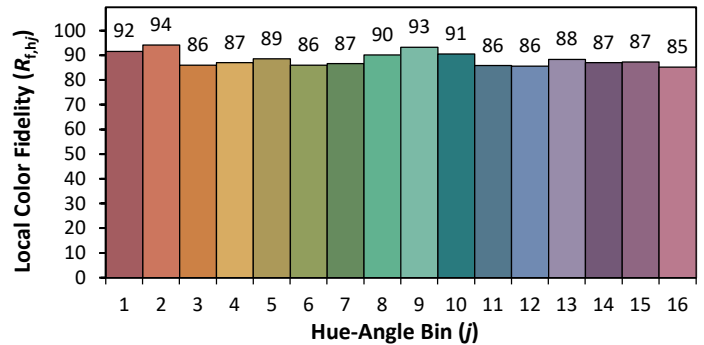

ANSI/IES TM-30-18 Color Rendition Report

Source: Bridgelux V18

Manufacturer: Lighting Services Inc

Date: 1/1/2018

Model: LX2000

Notes: This is a recommended method for displaying ANSI/IES TM-30-18 information.

x **0.4333**
 y **0.4029**
 u' **0.2487**
 v' **0.5204**

CIE 13.3-1995	
(CRI)	
R _a	93
R _g	77