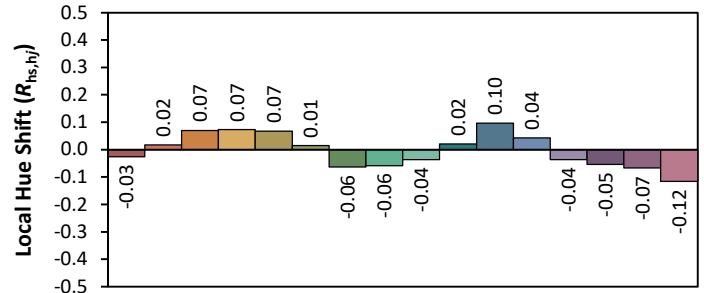

ANSI/IES TM-30-18 Color Rendition Report

Source: Bridgelux V18

Manufacturer: Lighting Services Inc

Date: 1/1/2018

Model: LX2000

Notes: This is a recommended method for displaying ANSI/IES TM-30-18 information.

x **0.4333**
 y **0.4029**
 u' **0.2487**
 v' **0.5204**

CIE 13.3-1995	
(CRI)	
R _a	93
R _g	77