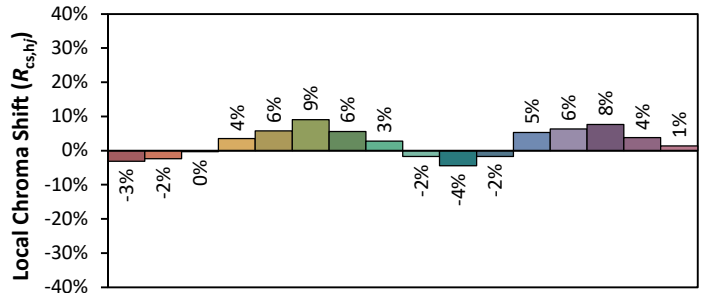

ANSI/IES TM-30-18 Color Rendition Report

Source: Bridgelux V18

Manufacturer: Lighting Services Inc

Date: 1/1/2018

Model: LX2000

Notes: This is a recommended method for displaying ANSI/IES TM-30-18 information.