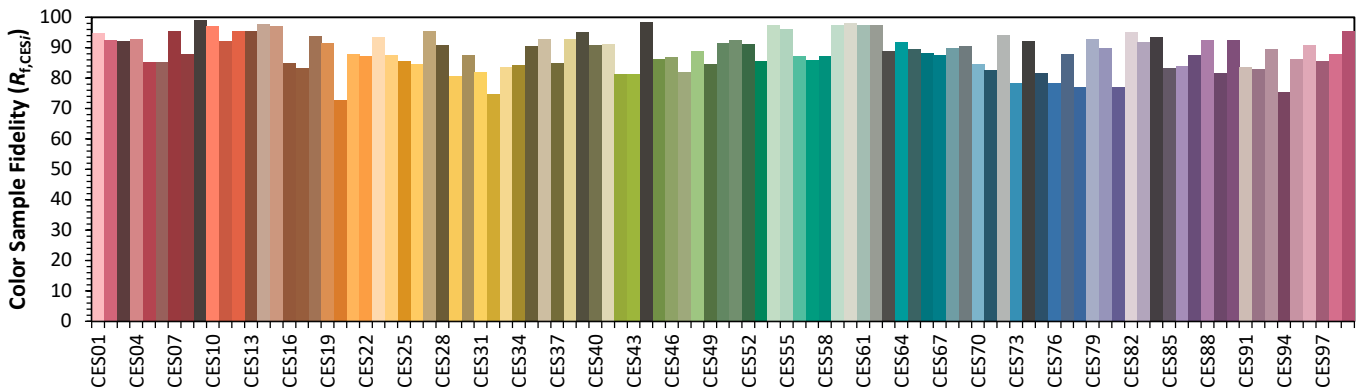

ANSI/IES TM-30-18 Color Rendition Report

Source: Bridgelux V18

Manufacturer: Lighting Services Inc

Date: 1/1/2018

Model: LX2000

Notes: This is a recommended method for displaying ANSI/IES TM-30-18 information.

x **0.4333**
 y **0.4029**
 u' **0.2487**
 v' **0.5204**

CIE 13.3-1995	
(CRI)	
R _a	93
R _g	77