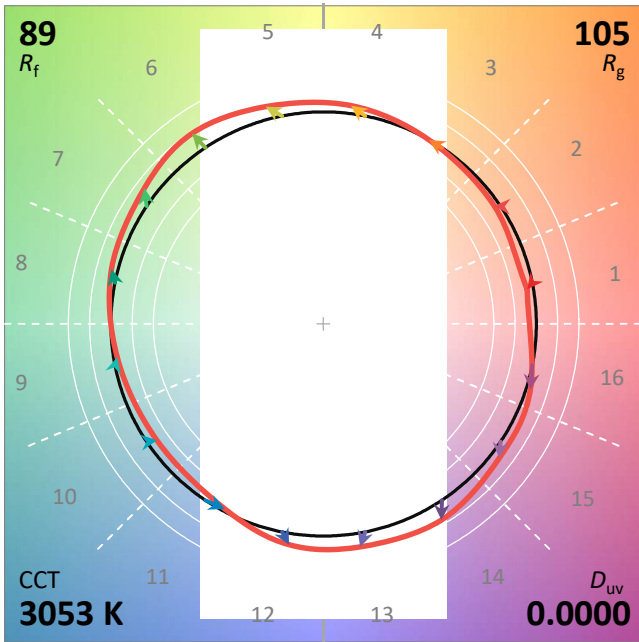

ANSI/IES TM-30-18 Color Rendition Report

Source: Bridgelux V18

Manufacturer: Lighting Services Inc

Date: 1/1/2018

Model: LX2000

Notes: This is a recommended method for displaying ANSI/IES TM-30-18 information.

x **0.4333**
 y **0.4029**
 u' **0.2487**
 v' **0.5204**

CIE 13.3-1995	
(CRI)	
R _a	93
R _g	77