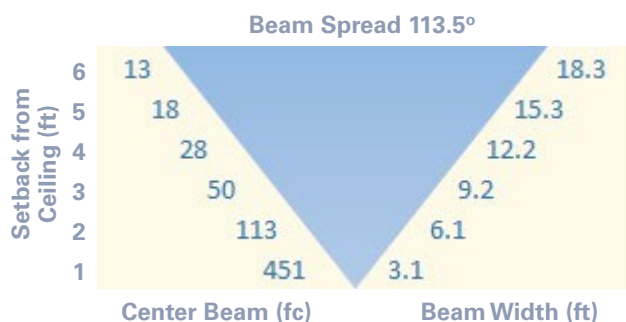

LED MODULE PHOTOMETRY

(LED RATING: 13-83, 1300 Lumens, 83 CRI, 14 watts)