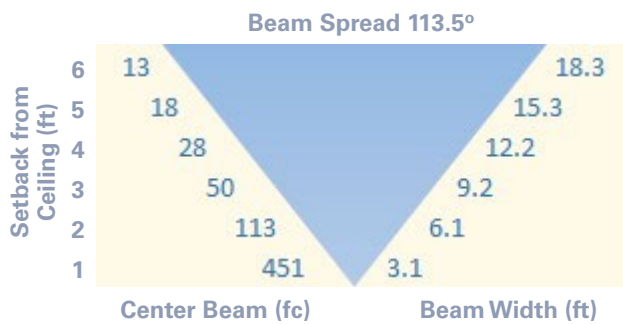

LED MODULE PHOTOMETRY

(LED RATING: 13-83, 1300 Lumens, 83 CRI, 14 watts)