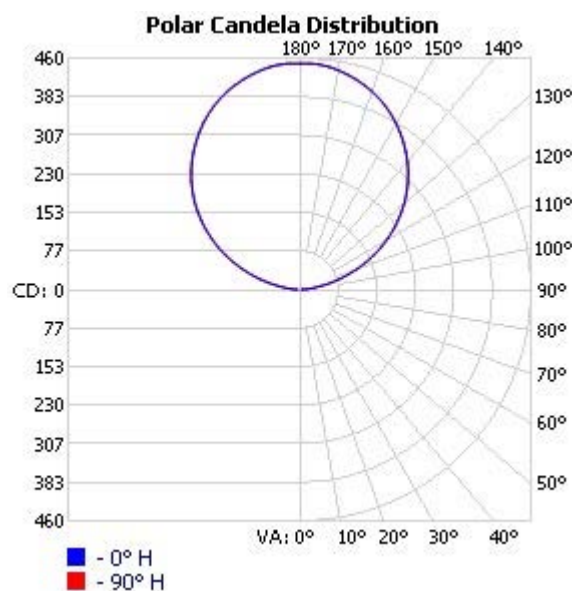

LED MODULE PHOTOMETRY

(LED RATING: 13-83, 1300 Lumens, 83 CRI, 14 watts)