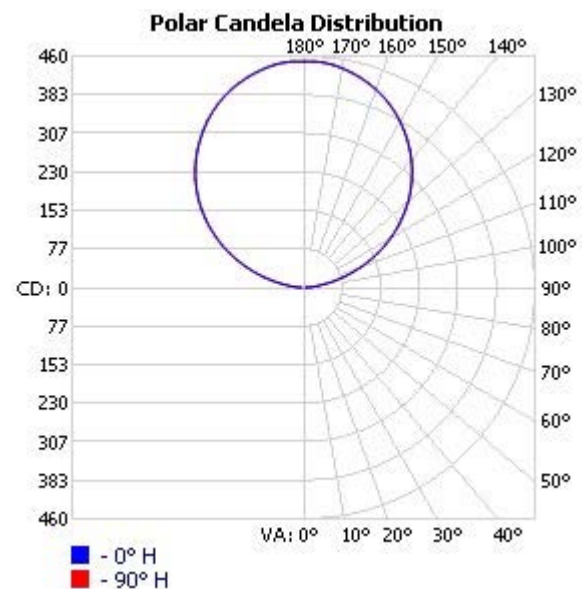

LED MODULE PHOTOMETRY

(LED RATING: 13-83, 1300 Lumens, 83 CRI, 14 watts)