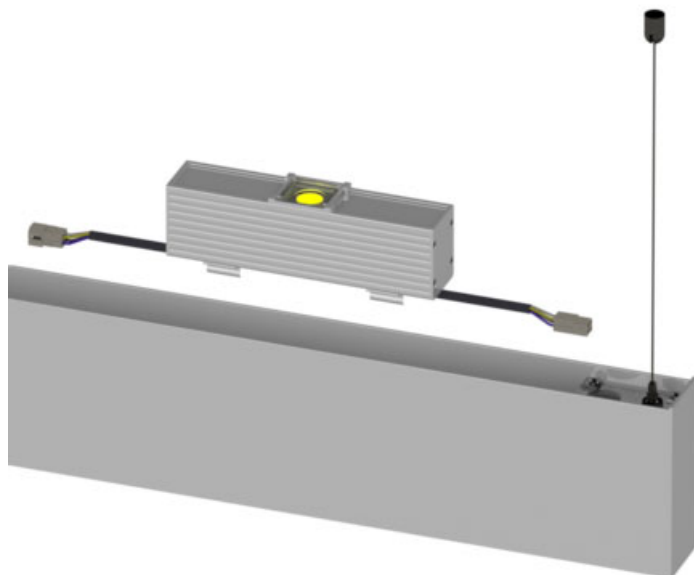

GEMINI SYSTEM • 120/277V • LED MODULE

Remote phosphor technology produces high quality, high output light with a consistent, even field for the most demanding applications of commercial lighting.

- Designed for the Xicato™ XTM (19mm) LED module up to 17 Watts
- Extremely tight color consistency (less than 2 MacAdam Ellipses)
- System efficiency up to 90 lumens/watts
- Backed by Xicato's Five Year Color Consistency and Lumen Maintenance Warranty
- Tested to LM79 and LM80 Protocols
- 50,000 hour life to 70% lumen output, L70 at 95°F max ambient
- Hidden integral electronic driver compatible with various dimmers down to 0.1%
- Choice of lumen output (delivered lumens)
- Choice of color temperature
- Color Rendering Index (CRI) of either 98 (high) or 83 (standard)
- Accessory gel holder, size GEM
- Clear gel provided to prevent dust collection
- No UV or IR emissions; no mercury or lead
- Snap-in feature for Gemini Housing
- Recommended installed every 2 ft.
- Sturdy aluminum housing
- Finishes: LSI Black, White, and Silver
- Fixture weight: 1 lb
- All LumeLEX modules are field replaceable

GEMINI SYSTEM • 120/277V • LED MODULE

ORDERING INFORMATION

Base Fixture Model

LXGEM-T19 (XTM 19mm)*

LED Rating (Lumens/CRI/Wattage)

10-98 = 1000/98/12 10-83 = 1000/83/11

13-98 = 1300/98/17 13-83 = 1300/83/14

Gemini Extension Harness is used in conjunction with all Gemini sections to allow power and optional dimming circuit to be fed from one LED uplight to another. This harness is available in lengths of 3ft or 6ft.