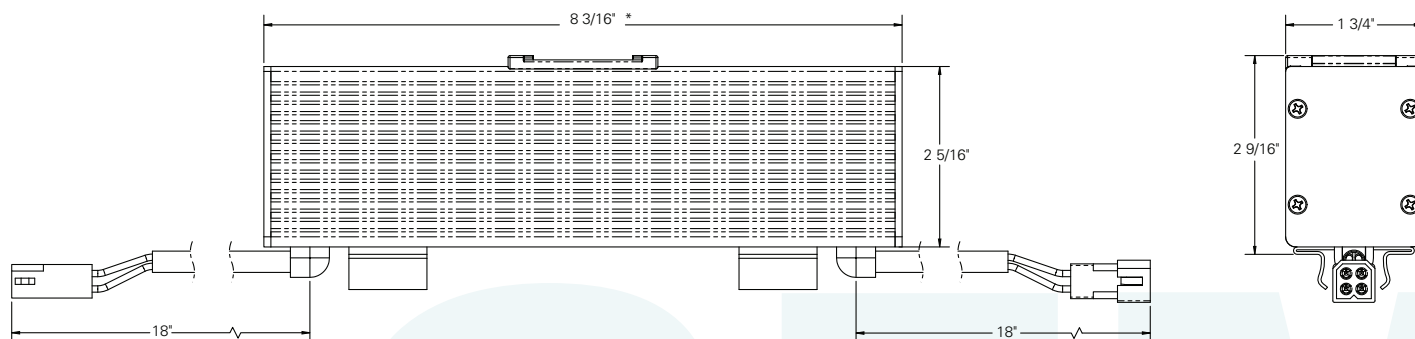

GEMINI SYSTEM • 120/277V • LED MODULE

Remote phosphor technology produces high quality, high output light with a consistent, even field for the most demanding applications of commercial lighting.

- Designed for the Xicato™ XTM (19mm) LED module up to 17 Watts
- Extremely tight color consistency (less than 2 MacAdam Ellipses)
- System efficiency up to 90 lumens/watts
- Backed by Xicato's Five Year Color Consistency and Lumen Maintenance Warranty
- Tested to LM79 and LM80 Protocols
- 50,000 hour life to 70% lumen output, L70 at 95°F max ambient
- Hidden integral electronic driver compatible with various dimmers down to 0.1%
- Choice of lumen output (delivered lumens)
- Choice of color temperature
- Color Rendering Index (CRI) of either 98 (high) or 83 (standard)
- Accessory gel holder, size GEM
- Clear gel provided to prevent dust collection
- No UV or IR emissions; no mercury or lead
- Snap-in feature for Gemini Housing
- Recommended installed every 2 ft.
- Sturdy aluminum housing
- Finishes: LSI Black, White, and Silver
- Fixture weight: 1 lb
- All LumeLEX modules are field replaceable

GEMINI SYSTEM • 120/277V • LED MODULE

ORDERING INFORMATION

Base Fixture Model

LXGEM-T19 (XTM 19mm)*

LED Rating (Lumens/CRI/Wattage)

10-98 = 1000/98/12 10-83 = 1000/83/11

13-98 = 1300/98/17 13-83 = 1300/83/14

Gemini Extension Harness is used in conjunction with all Gemini sections to allow power and optional dimming circuit to be fed from one LED uplight to another. This harness is available in lengths of 3ft or 6ft.