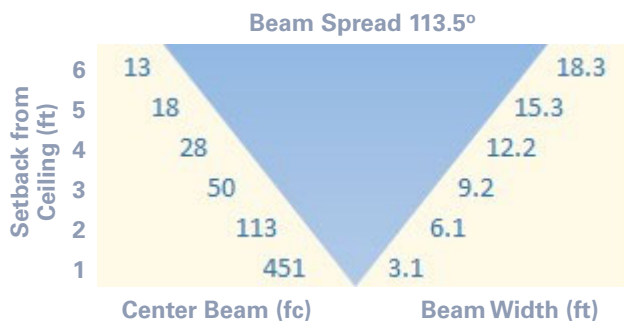

LED MODULE PHOTOMETRY

(LED RATING: 13-83, 1300 Lumens, 83 CRI, 14 watts)