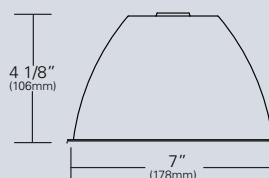

LP4-25-REF-CLR (180MM/25°)

Faceted aluminum optic. Tool-less, twist and lock installation. Specular finish.