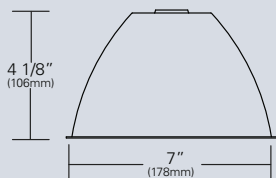

LP4-10-REF-CLR* (180MM/10°)

Faceted aluminum optic. Tool-less, twist and lock installation. Specular finish.