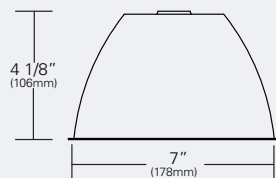

LP4-40-REF-CLR (180MM/40°)

Faceted aluminum optic. Tool-less, twist and lock installation. Specular finish.