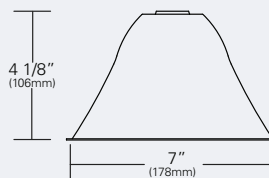

LP4-60-REF-CLR (180MM/60°)

Faceted aluminum optic. Tool-less, twist and lock installation. Specular finish.