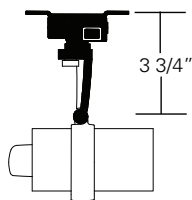

SSLGR16 • 120/277V • LED MR16

The sleek and minimalist SSLGR16 series spotlight is integrated with a low-profile fitting

- Designed for self-ballasted MR16 GU10 base and GU5.3 base MR16 LED lamps up to 12 watts max
- Die-cast aluminum housing
- Wrench locking in all horizontal and vertical planes
- On/off safety switch (on -00Track and -0E fitting)
- Lamp ring is easily opened for relamping
- Lamp housing capable of holding two SORAA snap accessories (by others) and color and spread gels
- 120V only for GU10 version
- 120V - 277V only for GU5.3 version (12V lamps)
- Finishes: LSI Black, White, and Silver
- Fixture weight: 1.0 lb.

MOUNTING OPTIONS

SSLGR16-GU10-00-120XX SSLGR16-GU53-0E-XXXXX

Lexan Fitting for 1 and 2 circuit LSI Track. With On/Off switch.

SSLGR16-GU10-2G-120XX

Universal fitting for Unistrut Systems and any screw or bolt-up applications. With switch, 6-foot 3-wire grounding cord and NEMA 5-15P plug.

SSLGR16-GU10-3G-120XX

C-clamp for pipes from 5/8" to 2" O.D. With switch, 6-foot 3-wire grounding cord and NEMA 5-15P plug.

SSLGR16-GU10-5A-120XX SSLGR16-GU53-5E-XXXXX

Canopy for permanent mounting on standard 4" octagonal junction boxes.