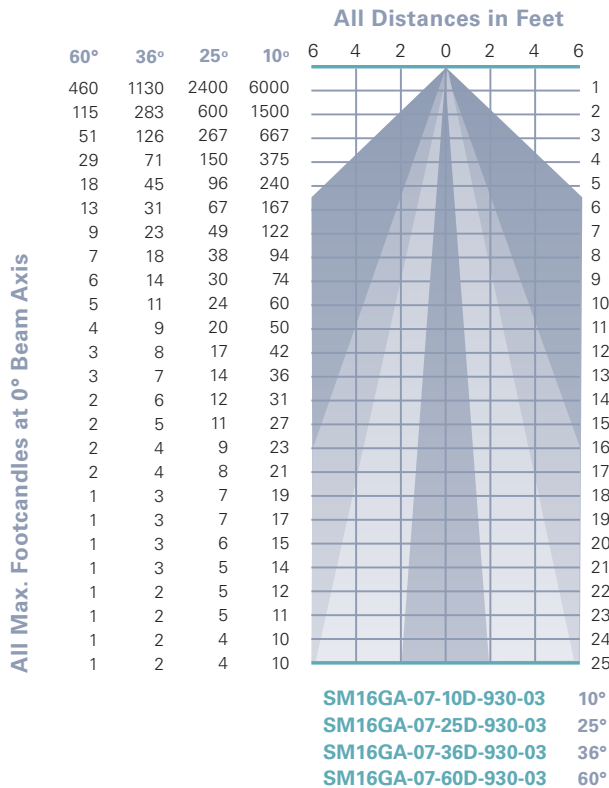

ACCESSORIES

• **Color and Spread Gels AAA**

SSLGR16 • PHOTOMETRIC DATA

**Green Creative Titanium 4.0 LED GU10
6GU10G4DIM/830FL36**

6 watt, 30000 hrs
 Beam Spread to 50% of CBCP **36°**
 Center Beam Candlepower **930**
 Color Temperature (Kelvin) **3000**
 CRI **80**

7.5 watt, 35000 hrs
 Beam Spread to 50% of CBCP **10°**
 Center Beam Candlepower **6000**
 Color Temperature (Kelvin) **3000**
 CRI **90+**

**SORAA LED GU10 Lamp
SM16GA-07-25D-930-03**

7.5 watt, 35000 hrs
 Beam Spread to 50% of CBCP **25°**
 Center Beam Candlepower **2400**
 Color Temperature (Kelvin) **3000**
 CRI **90+**

**SORAA LED GU10 Lamp
SM16GA-07-36D-930-03**

7.5 watt, 35000 hrs
 Beam Spread to 50% of CBCP **36°**
 Center Beam Candlepower **1130**
 Color Temperature (Kelvin) **3000**
 CRI **90+**

**SORAA LED GU10 Lamp
SM16GA-07-60D-930-03**

7.5 watt, 35000 hrs
 Beam Spread to 50% of CBCP **60°**
 Center Beam Candlepower **460**
 Color Temperature (Kelvin) **3000**
 CRI **90+**

Abbreviations used:

- CBCP = Center Beam Candlepower •
- /C/ = Constant Color