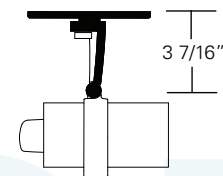

SSLGR16 • 120/277V • LED MR16

The sleek and minimalist SSLGR16 series spotlight is integrated with a low-profile fitting

- Designed for self-ballasted MR16 GU10 base and GU5.3 base MR16 LED lamps up to 12 watts max
- Die-cast aluminum housing
- Wrench locking in all horizontal and vertical planes
- On/off safety switch (on -00Track and -0E fitting)
- Lamp ring is easily opened for relamping
- Lamp housing capable of holding two SORAA snap accessories (by others) and color and spread gels
- 120V only for GU10 version
- 120V - 277V only for GU5.3 version (12V lamps)
- Finishes: LSI Black, White, and Silver
- Fixture weight: 1.0 lb.

MOUNTING OPTIONS

SSLGR16-GU10-00-120XX SSLGR16-GU53-0E-XXXXX

Lexan Fitting for 1 and 2 circuit LSI Track. With On/Off switch.

SSLGR16-GU10-2G-120XX

Universal fitting for Unistrut Systems and any screw or bolt-up applications. With switch, 6-foot 3-wire grounding cord and NEMA 5-15P plug.

SSLGR16-GU10-3G-120XX

C-clamp for pipes from 5/8" to 2" O.D. With switch, 6-foot 3-wire grounding cord and NEMA 5-15P plug.

SSLGR16-GU10-5A-120XX SSLGR16-GU53-5E-XXXXX

Canopy for permanent mounting on standard 4" octagonal junction boxes.