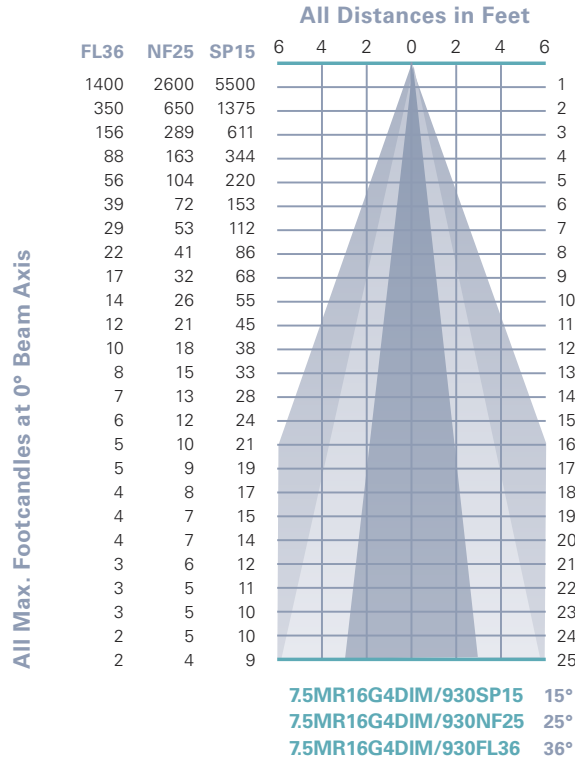

SSLGR16 • PHOTOMETRIC DATA

Green Creative Titanium 4.0 LED GU5.3

7.5MR16G4DIM/930SP15
7.5 watt, 25000 hrs
Beam Spread to 50% of CBCP **15°**
Center Beam Candlepower **5500**
Color Temperature (Kelvin) **3000**
CRI **92**

Green Creative Titanium 4.0 LED GU5.3

7.5MR16G4DIM/930NF25
7.5 watt, 25000 hrs
Beam Spread to 50% of CBCP **25°**
Center Beam Candlepower **2600**
Color Temperature (Kelvin) **3000**
CRI **92**

Green Creative Titanium 4.0 LED GU5.3

7.5MR16G4DIM/930FL36
7.5 watt, 25000 hrs
Beam Spread to 50% of CBCP **36°**
Center Beam Candlepower **1400**
Color Temperature (Kelvin) **3000**
CRI **92**

SORAA LED GU5.3 Lamp

SM16-07-10D-930-03
7.5 watt, 35000 hrs
Beam Spread to 50% of CBCP **10°**
Center Beam Candlepower **6000**
Color Temperature (Kelvin) **3000**
CRI **90+**

SORAA LED GU5.3 Lamp

SM16-07-25D-930-03
7.5 watt, 35000 hrs
Beam Spread to 50% of CBCP **25°**
Center Beam Candlepower **2400**
Color Temperature (Kelvin) **3000**
CRI **90+**

SORAA LED GU5.3 Lamp

SM16-07-36D-930-03
7.5 watt, 35000 hrs
Beam Spread to 50% of CBCP **36°**
Center Beam Candlepower **1130**
Color Temperature (Kelvin) **3000**
CRI **90+**

SORAA LED GU5.3 Lamp

SM16-07-60D-930-03
7.5 watt, 35000 hrs
Beam Spread to 50% of CBCP **60°**
Center Beam Candlepower **460**
Color Temperature (Kelvin) **3000**
CRI **90+**

Abbreviations used:

- CBCP = Center Beam Candlepower