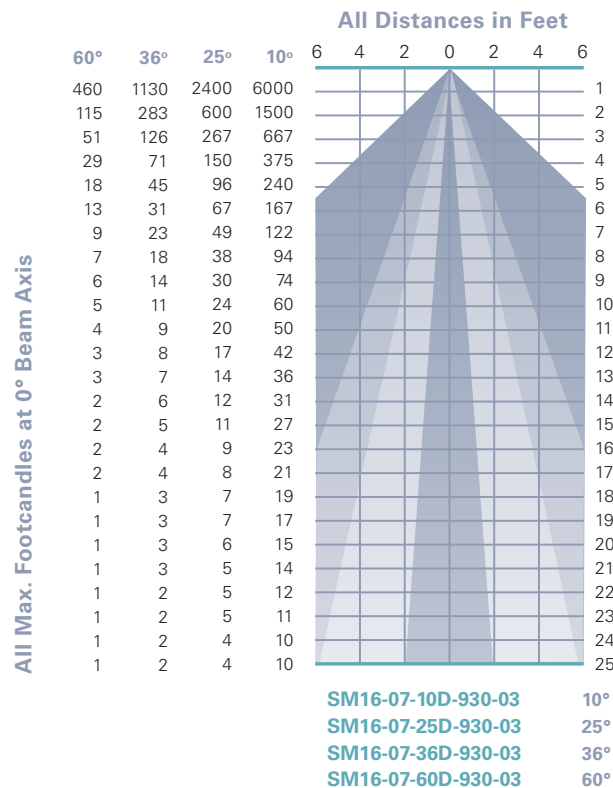

SSLGR16 • PHOTOMETRIC DATA

Green Creative Titanium 4.0 LED GU5.3

7.5MR16G4DIM/930SP15
7.5 watt, 25000 hrs
Beam Spread to 50% of CBCP **15°**
Center Beam Candlepower **5500**
Color Temperature (Kelvin) **3000**
CRI **92**

Green Creative Titanium 4.0 LED GU5.3

7.5MR16G4DIM/930NF25
7.5 watt, 25000 hrs
Beam Spread to 50% of CBCP **25°**
Center Beam Candlepower **2600**
Color Temperature (Kelvin) **3000**
CRI **92**

Green Creative Titanium 4.0 LED GU5.3

7.5MR16G4DIM/930FL36
7.5 watt, 25000 hrs
Beam Spread to 50% of CBCP **36°**
Center Beam Candlepower **1400**
Color Temperature (Kelvin) **3000**
CRI **92**

SORAA LED GU5.3 Lamp

SM16-07-10D-930-03
7.5 watt, 35000 hrs
Beam Spread to 50% of CBCP **10°**
Center Beam Candlepower **6000**
Color Temperature (Kelvin) **3000**
CRI **90+**

SORAA LED GU5.3 Lamp

SM16-07-25D-930-03
7.5 watt, 35000 hrs
Beam Spread to 50% of CBCP **25°**
Center Beam Candlepower **2400**
Color Temperature (Kelvin) **3000**
CRI **90+**

SORAA LED GU5.3 Lamp

SM16-07-36D-930-03
7.5 watt, 35000 hrs
Beam Spread to 50% of CBCP **36°**
Center Beam Candlepower **1130**
Color Temperature (Kelvin) **3000**
CRI **90+**

SORAA LED GU5.3 Lamp

SM16-07-60D-930-03
7.5 watt, 35000 hrs
Beam Spread to 50% of CBCP **60°**
Center Beam Candlepower **460**
Color Temperature (Kelvin) **3000**
CRI **90+**

Abbreviations used:

- CBCP = Center Beam Candlepower