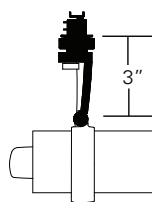

MOUNTING OPTIONS

SSLGR16-GU10-00-120XX SSLGR16-GU53-0E-XXXXX

Lexan Fitting for 1 and 2 circuit LSI Track. With On/Off switch.