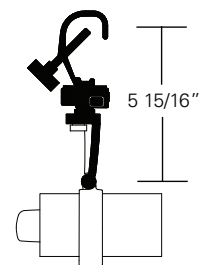

SSLGR16 • 120/277V • LED MR16

The sleek and minimalist SSLGR16 series spotlight is integrated with a low-profile fitting

- Designed for self-ballasted MR16 GU10 base and GU5.3 base MR16 LED lamps up to 12 watts max
- Die-cast aluminum housing
- Wrench locking in all horizontal and vertical planes
- On/off safety switch (on -00Track and -0E fitting)
- Lamp ring is easily opened for relamping
- Lamp housing capable of holding two SORAA snap accessories (by others) and color and spread gels
- 120V only for GU10 version
- 120V - 277V only for GU5.3 version (12V lamps)
- Finishes: LSI Black, White, and Silver
- Fixture weight: 1.0 lb.

MOUNTING OPTIONS

SSLGR16-GU10-00-120XX SSLGR16-GU53-0E-XXXXX

Lexan Fitting for 1 and 2 circuit LSI Track. With On/Off switch.

SSLGR16-GU10-2G-120XX

Universal fitting for Unistrut Systems and any screw or bolt-up applications. With switch, 6-foot 3-wire grounding cord and NEMA 5-15P plug.

SSLGR16-GU10-3G-120XX

C-clamp for pipes from 5/8" to 2" O.D. With switch, 6-foot 3-wire grounding cord and NEMA 5-15P plug.

SSLGR16-GU10-5A-120XX SSLGR16-GU53-5E-XXXXX

Canopy for permanent mounting on standard 4" octagonal junction boxes.