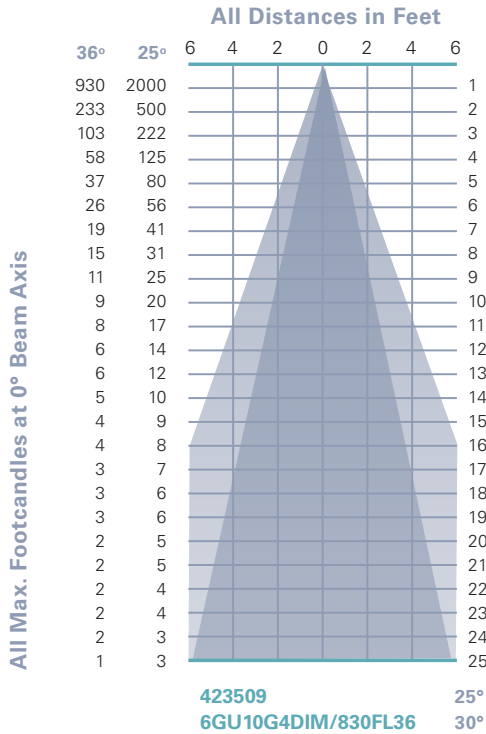

ACCESSORIES

• **Color and Spread Gels AAA**

SSLGR16 • PHOTOMETRIC DATA

**Green Creative Titanium 4.0 LED GU10
6GU10G4DIM/830FL36**

6 watt, 30000 hrs
 Beam Spread to 50% of CBCP **36°**
 Center Beam Candlepower **930**
 Color Temperature (Kelvin) **3000**
 CRI **80**

7.5 watt, 35000 hrs
 Beam Spread to 50% of CBCP **10°**
 Center Beam Candlepower **6000**
 Color Temperature (Kelvin) **3000**
 CRI **90+**

**SORAA LED GU10 Lamp
SM16GA-07-25D-930-03**

7.5 watt, 35000 hrs
 Beam Spread to 50% of CBCP **25°**
 Center Beam Candlepower **2400**
 Color Temperature (Kelvin) **3000**
 CRI **90+**

**SORAA LED GU10 Lamp
SM16GA-07-36D-930-03**

7.5 watt, 35000 hrs
 Beam Spread to 50% of CBCP **36°**
 Center Beam Candlepower **1130**
 Color Temperature (Kelvin) **3000**
 CRI **90+**

**SORAA LED GU10 Lamp
SM16GA-07-60D-930-03**

7.5 watt, 35000 hrs
 Beam Spread to 50% of CBCP **60°**
 Center Beam Candlepower **460**
 Color Temperature (Kelvin) **3000**
 CRI **90+**

Abbreviations used:

- CBCP = Center Beam Candlepower •
- /C/ = Constant Color