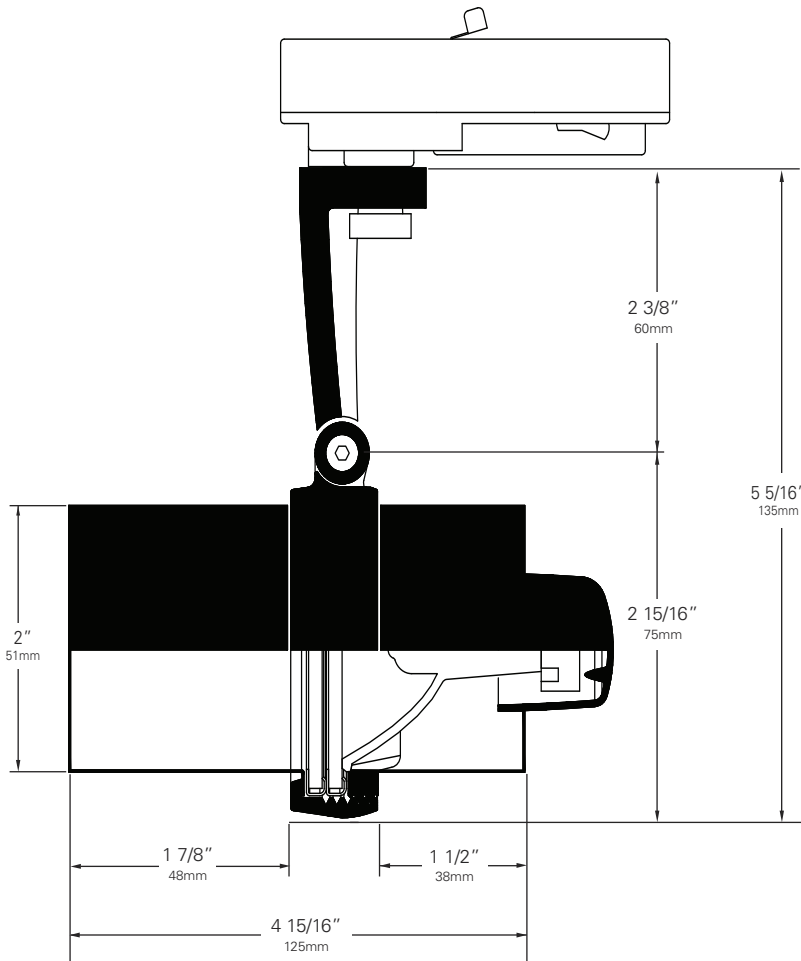

SSLGR16 • 120/277V • LED MR16

ORDERING INFORMATION

1. Select your **Mounting Option**.
    (00) for Track Fitting (GU10 lamp only)
    (0E) for Track Fitting (GU5.3 lamp only)
    (2G) for Unistrut Fitting (GU10 lamp only)
    (3G) for C-clamp Fitting (GU10 lamp only)
    (5A) for Canopy Fitting (GU10 lamp only)
    (5E) for Canopy Fitting (GU5.3 lamp only)
  2. Choose other fixture **Options** (GU10 Base only):
    Coiled Cord is available with **2G** and **3G** mounting options. Change **2G** to **2C** and **3G** to **3C**. (When a coiled cord is not specified, a straight cord is provided.)
  3. Choose desired **Voltage**:
    (120) for **120V** (GU10 or GU5.3 lamp)
    (277) for **277V** (GU5.3 lamp only)
  4. Choose a **Finish** for your fixture:
    All Black (**BB**) All White (**WW**) All Silver (**SS**)
    Black ring and lamp cap with silver front and back (**BS**)
    Black ring and lamp cap with white front and back (**BW**)
    Silver ring and lamp cap with black front and back (**SB**)
    White ring and lamp cap with black front and back (**WB**)
2. Example: **SSLGR16-GU53** — **0E** — **120** **BS**
   FIXTURE FITTING VOLTAGE FINISH
5. Don't forget your **Accessories!**
    LSI features the widest range of accessories in the industry to help you modify the light's intensity, color, texture and pattern.

MR16 LED LAMPS

Watts	Spread	CBCP	
6	36°	930	6GU10G4DIM/830FL36
6	25°	2000	423509
7.5	10°	6000	SM16GA-07-10D-930-03
7.5	25°	2400	SM16GA-07-25D-930-03
7.5	36°	1130	SM16GA-07-36D-930-03
7.5	60°	460	SM16GA-07-60D-930-03
7.5	15°	5500	7.5MR16G4DIM/930SP15
7.5	25°	2600	7.5MR16G4DIM/930NF25
7.5	36°	1400	7.5MR16G4DIM/930FL36
7.5	10°	6000	SM16-07-10D-930-03
7.5	25°	2400	SM16-07-25D-930-03
7.5	36°	1130	SM16-07-36D-930-03
7.5	60°	460	SM16-07-60D-930-03