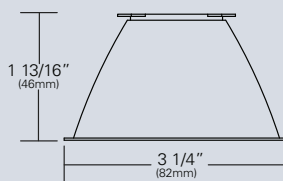

UV8-08-REF-CLR (82MM/8°)

Faceted aluminum optic.
Tool-less, twist and lock
installation. Aluminized finish.