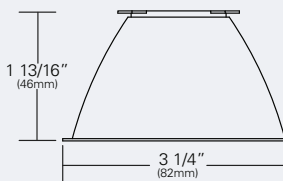

Faceted aluminum optic.
Tool-less, twist and lock
installation. Aluminized finish.

UV8-15-REF-CLR (70MM/15°)

Faceted aluminum optic.
Tool-less, twist and lock
installation. Aluminized finish.

UV8-25-REF-CLR (82MM/25°)