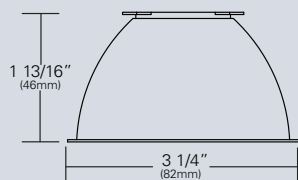

UV8-40-REF-CLR (82MM/40°)

Faceted aluminum optic.
Tool-less, twist and lock
installation. Aluminized finish.