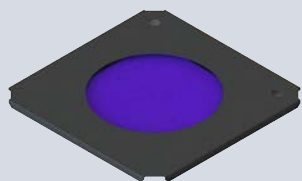

UV8 • ACCESSORIES

HOOD UV8

3 1/4 inch deep hood.
Controls spill light and glare.
Black finish.

HALF HOOD UV8

3 1/4 inch deep half hood.
Controls spill light and glare.
Black finish.

DIRT SHIELD UV8

Clear glass in sheet metal
frame to prevent dirt and debris
from going inside
the fixture.

BARNDOOR UV8

4-way individually adjustable
blades for control of light
beam. Black finish.

UV LENS UV8

Narrow band pass filter blocks
all visible light while allowing
UV transmission.

UV8-08-REF-CLR (82MM/8°)

Faceted aluminum optic.
Tool-less, twist and lock
installation. Aluminized finish.

UV8-15-REF-CLR (70MM/15°)

Faceted aluminum optic.
Tool-less, twist and lock
installation. Aluminized finish.

UV8-25-REF-CLR (82MM/25°)

Faceted aluminum optic.
Tool-less, twist and lock
installation. Aluminized finish.