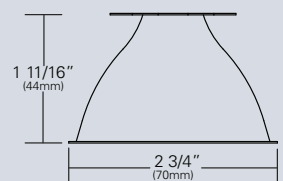

UV8-60-REF-CLR (70MM/60°)

Faceted aluminum optic.
Tool-less, twist and lock
installation. Aluminized finish.