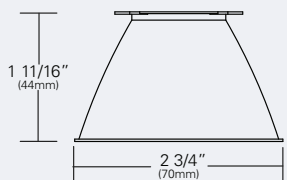

Faceted aluminum optic.
Tool-less, twist and lock
installation. Aluminized finish.

UV8-15-REF-CLR (70MM/15°)

Faceted aluminum optic.
Tool-less, twist and lock
installation. Aluminized finish.

UV8-25-REF-CLR (82MM/25°)