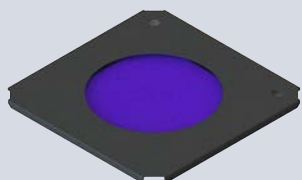

UV90 • ACCESSORIES

HOOD UV90

6 inch deep hood. Controls spill light and glare. Black finish.

HALF HOOD UV90

6 1/16 inch deep half hood. Controls spill light and glare. Black finish.

DIRT SHIELD UV90

Clear glass in sheet metal frame to prevent dirt and debris from going inside the fixture.

BARNDOOR UV90

4-way individually adjustable blades for control of light beam. Black finish.

UV LENS UV90

Narrow band pass filter blocks all visible light while allowing UV transmission.

UV90-10-REF-CLR (178MM/10°)

Faceted aluminum optic. Tool-less, twist and lock installation. Aluminized finish.

UV90-25-REF-CLR (178MM/25°)

Faceted aluminum optic. Tool-less, twist and lock installation. Aluminized finish.

UV90-40-REF-CLR (178MM/40°)

Faceted aluminum optic. Tool-less, twist and lock installation. Aluminized finish.

UV90-60-REF-CLR (178MM/60°)

Faceted aluminum optic. Tool-less, twist and lock installation. Aluminized finish.