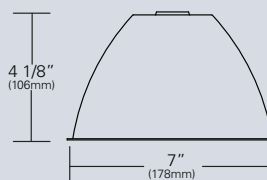

UV90 • ACCESSORIES

HOOD UV90

6 inch deep hood. Controls spill light and glare. Black finish.

HALF HOOD UV90

6 1/16 inch deep half hood. Controls spill light and glare. Black finish.

DIRT SHIELD UV90

Clear glass in sheet metal frame to prevent dirt and debris from going inside the fixture.

BARNDOOR UV90

4-way individually adjustable blades for control of light beam. Black finish.

UV LENS UV90

Narrow band pass filter blocks all visible light while allowing UV transmission.

UV90-10-REF-CLR (178MM/10°)

Faceted aluminum optic. Tool-less, twist and lock installation. Aluminized finish.

UV90-25-REF-CLR (178MM/25°)

Faceted aluminum optic. Tool-less, twist and lock installation. Aluminized finish.

UV90-40-REF-CLR (178MM/40°)