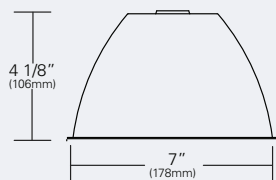

BARNDOOR UV90

4-way individually adjustable blades for control of light beam. Black finish.

UV LENS UV90

Narrow band pass filter blocks all visible light while allowing UV transmission.

UV90-10-REF-CLR (178MM/10°)

Faceted aluminum optic. Tool-less, twist and lock installation. Aluminized finish.

UV90-25-REF-CLR (178MM/25°)

Faceted aluminum optic. Tool-less, twist and lock installation. Aluminized finish.

UV90-40-REF-CLR (178MM/40°)