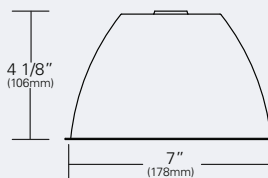

BARNDOOR UV90

4-way individually adjustable blades for control of light beam. Black finish.

UV LENS UV90

Narrow band pass filter blocks all visible light while allowing UV transmission.

UV90-10-REF-CLR (178MM/10°)

Faceted aluminum optic. Tool-less, twist and lock installation. Aluminized finish.

UV90-25-REF-CLR (178MM/25°)

Faceted aluminum optic. Tool-less, twist and lock installation. Aluminized finish.

UV90-40-REF-CLR (178MM/40°)