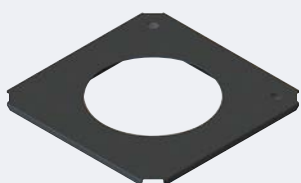

UV90 • ACCESSORIES

HOOD UV90

6 inch deep hood. Controls spill light and glare. Black finish.

HALF HOOD UV90

6 1/16 inch deep half hood. Controls spill light and glare. Black finish.

DIRT SHIELD UV90

Clear glass in sheet metal frame to prevent dirt and debris from going inside the fixture.

BARNDOOR UV90

4-way individually adjustable blades for control of light beam. Black finish.

UV LENS UV90

Narrow band pass filter blocks all visible light while allowing UV transmission.

UV90-10-REF-CLR (178MM/10°)

Faceted aluminum optic. Tool-less, twist and lock installation. Aluminized finish.

UV90-25-REF-CLR (178MM/25°)

Faceted aluminum optic. Tool-less, twist and lock installation. Aluminized finish.

UV90-40-REF-CLR (178MM/40°)

Faceted aluminum optic. Tool-less, twist and lock installation. Aluminized finish.

UV90-60-REF-CLR (178MM/60°)

Faceted aluminum optic. Tool-less, twist and lock installation. Aluminized finish.