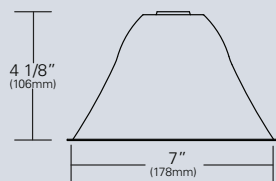

UV90-60-REF-CLR (178MM/60°)

Faceted aluminum optic. Tool-less, twist and lock installation. Aluminized finish.