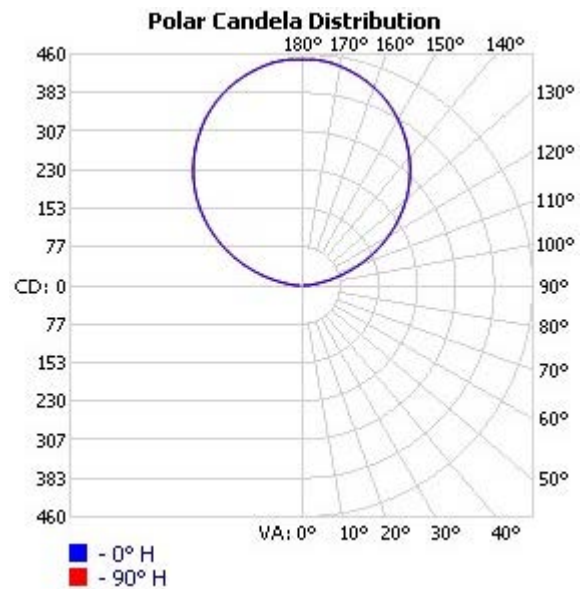

LED MODULE PHOTOMETRY

(LED RATING: 13-83, 1300 Lumens, 83 CRI, 15 watts)