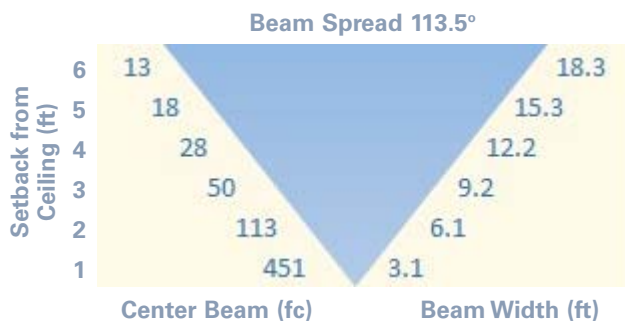

LED MODULE PHOTOMETRY

(LED RATING: 13-83, 1300 Lumens, 83 CRI, 15 watts)