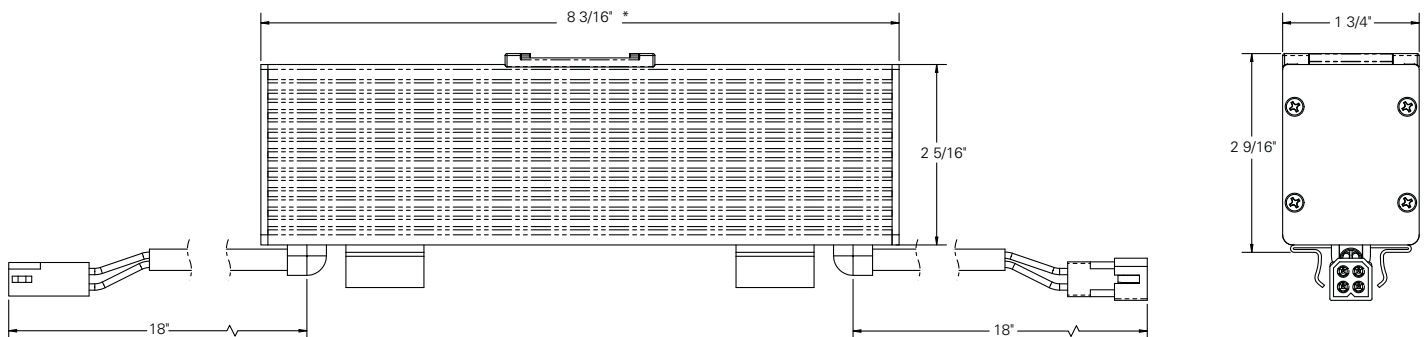

Dimensions are for TE and 0-10V versions only.