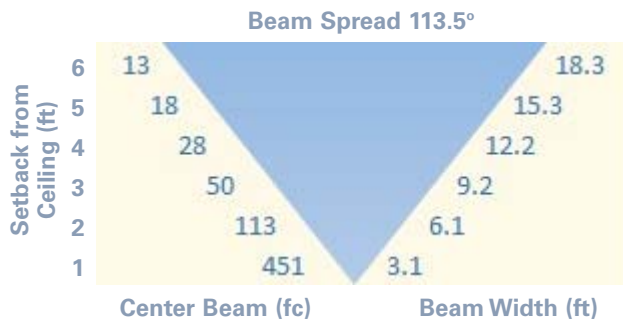

LED MODULE PHOTOMETRY

(LED RATING: 13-83, 1300 Lumens, 83 CRI, 15 watts)