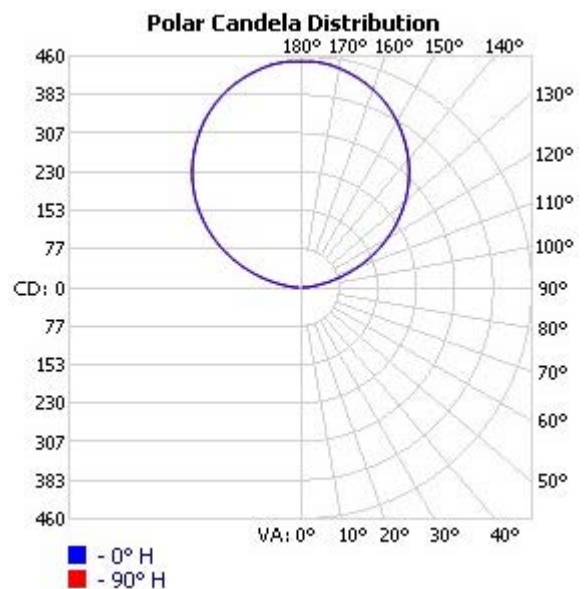

LED MODULE PHOTOMETRY

(LED RATING: 13-83, 1300 Lumens, 83 CRI, 15 watts)