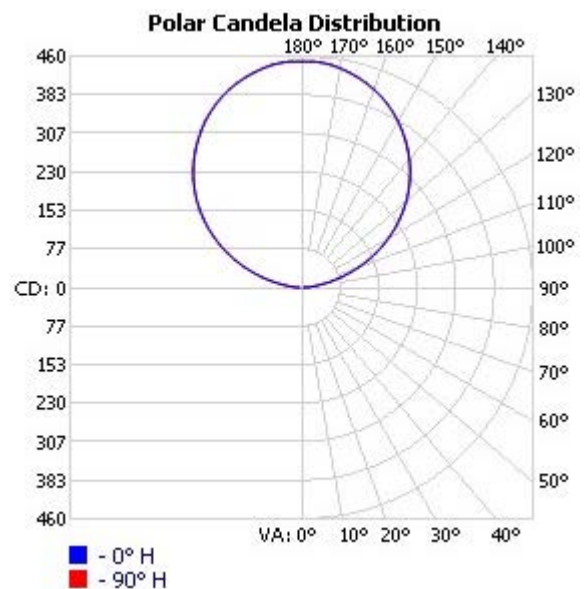

## LED MODULE PHOTOMETRY

(LED RATING: 13-83, 1300 Lumens, 83 CRI, 15 watts)