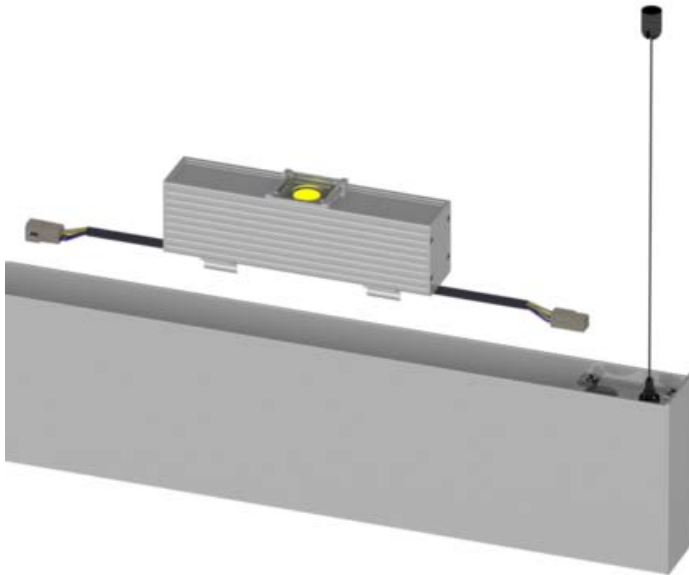

# GEMINI SYSTEM LED MODULE 120/277V • LED

**Remote phosphor technology produces high quality, high output light with a consistent, even field for the most demanding applications of commercial lighting.**

- Designed for the Xicato™ XTM (19mm) LED module up to 22 Watts
- Extremely tight color consistency (less than 2 MacAdam Ellipses)
- System efficiency up to 90 lumens/watts
- Backed by Xicato's Five Year Color Consistency and Lumen Maintenance Warranty
- Tested to LM79 and LM80 Protocols
- 50,000 hour life to 70% lumen output, L<sub>70</sub> at 95°F max ambient
- Hidden integral electronic driver compatible with reverse phase (ELV compatible) dimmers down to 5%
- Choice of lumen output (delivered lumens)
- Choice of color temperature
- Color Rendering Index (CRI) of either 98 (high) or 83 (standard)
- Accessory gel holder, size GEM
- Clear gel provided to prevent dust collection
- No UV or IR emissions; no mercury or lead
- Snap-in feature for Gemini Housing
- Recommended installed every 2 ft.
- Sturdy aluminum housing
- Finishes: LSI Black, White, and Silver
- Fixture weight: 1 lb
- All LumeLEX modules are field replaceable