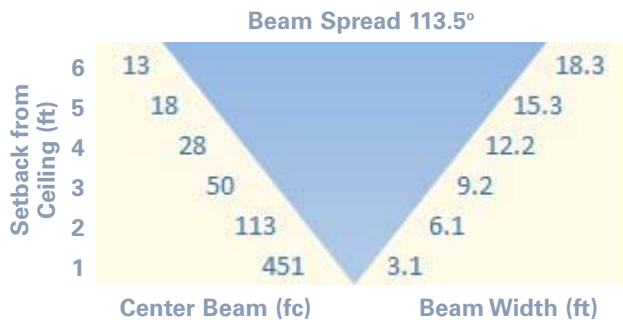

LED MODULE PHOTOMETRY

(LED RATING: 13-83, 1300 Lumens, 83 CRI, 15 watts)